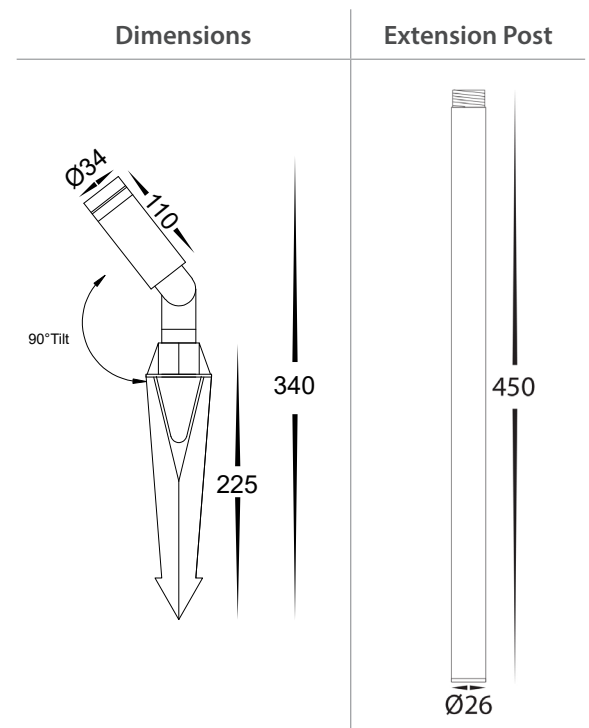

# Cilindor Solid Brass Garden Spike Spot Lights

<b>Name</b>	Cilindor
<b>Material</b>	Solid Brass with Plastic Spike
<b>Colour</b>	Antique Brass, Black or Brass
<b>IP Rating</b>	IP65
<b>Colour Temp</b>	<div style="display: flex; gap: 5px;"> <div style="width: 10px; height: 10px; background-color: #FFD700; border: 1px solid black;"></div> 3000k  <div style="width: 10px; height: 10px; background-color: #ADD8E6; border: 1px solid black;"></div> 4000k  <div style="width: 10px; height: 10px; background-color: #00008B; border: 1px solid black;"></div> 5500k         </div>
<b>IK Rating</b>	IK10
<b>Installation Type</b>	Ground - Spike or Surface Mounted
<b>Diffuser Type</b>	Clear Glass
<b>Lamp Base</b>	Built in LED
<b>Max Wattage</b>	1 x 3w LED
<b>Protection Class</b>	3 (No Earth Required)
<b>Lamp Expectancy</b>	<30,000hrs
<b>Cable Length</b>	2000mm
<b>CRI</b>	CRI>80
<b>Dimmable</b>	Yes
<b>Warranty</b>	3 Years Replacement

# Product Ordering

Image	Part Number	Colour Temp	Lumens	Input Voltage	Beam Angle	Included LED	Barcode
	<b>HV1435T-AB</b>	3000k 4000k 5500k	250lm 270lm 265lm	12V DC	36°	<b>TRI Colour</b> 3w Built in LED	9350418035219
	<b>HV1435T-BLK</b>						9350418035226
	<b>HV1435T-BR</b>						9350418035233