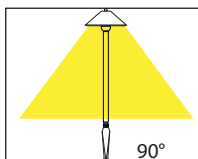

Product Specifications

Name	Bitta
Material	Solid brass, 316 Stainless Steel, Solid Copper
Colour	Antique Brass, Black, Copper, Stainless Steel
IP Rating	IP65
Installation Type	Ground - Spike
Lamp Base	G5.3
Max Wattage	20w
Protection Class	3 (No Earth Required)
Lamp Expectancy	<30,000hrs
Diffuser Type	Frosted Glass
Cable Length	1000mm
CRI	CRI>80
Dimmable	No - Not with globes supplied
IK Rating	IK08
Warranty	3 Years Replacement*

Optional Havit Compatible Accessories

Image	Part Number	Description
	12v DC LED Drivers	See Catalogue or Website for full range of 12v DC LED Drivers
	HV9911	Small IP67 Weatherproof Connector
	HV9912	Medium IP67 Weatherproof Connector
	HV9913	Large IP67 Weatherproof Connector

Product Ordering

Part Number	Colour Temp	Lumens	Input Voltage	Beam Angle	Included LED	Barcode
HV1453T-AB	3000k 4000k 5500k	300lm 315lm 310lm	12v DC	90°	TRI Colour 3w G5.3 Bi Pin	9350418029447
HV1453T-BLK	3000k 4000k 5500k	300lm 315lm 310lm	12v DC	90°	TRI Colour 3w G5.3 Bi Pin	9350418029423
HV1453T-CP	3000k 4000k 5500k	300lm 315lm 310lm	12v DC	90°	TRI Colour 3w G5.3 Bi Pin	9350418029430
HV1453T-SS316	3000k 4000k 5500k	300lm 315lm 310lm	12v DC	90°	TRI Colour 3w G5.3 Bi Pin	9350418029416

*Items ordered after 01-01-2022

Havit Lighting
143 Beauchamp Road,
Matrville, N.S.W. 2036

Phone: 9381 8300
Email: sales@havit.com.au
Web: www.havit.com.au