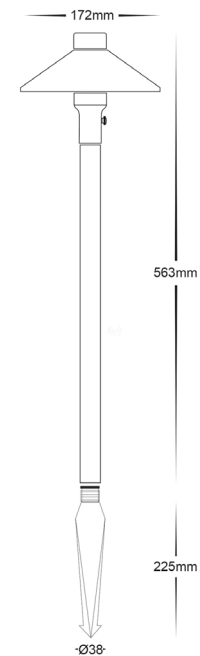

# Antic & Forn Antique Brass Garden Spike Bollard Lights

Name	Antic & Forn
Material	Solid Brass with Plastic Spike
Colour	Antique Brass
IP Rating	IP54
Colour Temp	<input type="checkbox"/> 3000k <input type="checkbox"/> 4000k <input type="checkbox"/> 5500k
IK Rating	IK08
Installation Type	Ground - Spike or Surface Mounted
Diffuser Type	Clear Glass
Lamp Base	MR16
Max Wattage	1 x 20w G4
Protection Class	3 (No Earth Required)
Lamp Expectancy	<30,000hrs
Cable Length	1000mm
CRI	CRI>80
Dimmable	No - Not with supplied globes
Warranty	3 Years Replacement

HV1454T Dimensions

HV1455T Dimensions

## Product Ordering

Image	Part Number	Colour Temp	Lumens	Input Voltage	Beam Angle	Included LED	Barcode
	<b>HV1454T</b>	3000k 4000k 5500k	240lm 250lm 260lm	12v DC	180°	3.2w G4 Bi Pin	9350418028204
	<b>HV1455T</b>						9350418028211