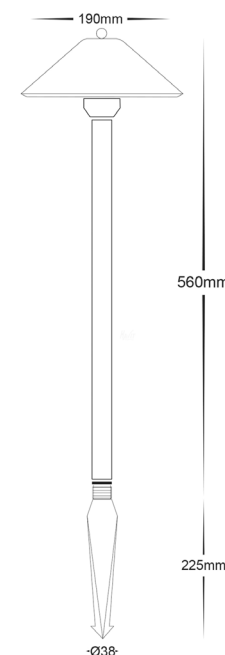

# Antic & Forn Antique Brass Garden Spike Bollard Lights

Name	Antic & Forn
Material	Solid Brass with Plastic Spike
Colour	Antique Brass
IP Rating	IP54
Colour Temp	<input type="checkbox"/> 3000k <input type="checkbox"/> 4000k <input type="checkbox"/> 5500k
IK Rating	IK08
Installation Type	Ground - Spike or Surface Mounted
Diffuser Type	Clear Glass
Lamp Base	MR16
Max Wattage	1 x 20w G4
Protection Class	3 (No Earth Required)
Lamp Expectancy	<30,000hrs
Cable Length	1000mm
CRI	CRI>80
Dimmable	No - Not with supplied globes
Warranty	3 Years Replacement

HV1454T Dimensions

HV1455T Dimensions

## Product Ordering

Image	Part Number	Colour Temp	Lumens	Input Voltage	Beam Angle	Included LED	Barcode
	<b>HV1454T</b>	3000k 4000k 5500k	240lm 250lm 260lm	12v DC	180°	3.2w G4 Bi Pin	9350418028204
	<b>HV1455T</b>						9350418028211