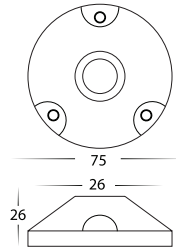

Optional Havit Compatible Accessories

Image	Part Number	Description
	12v DC LED Drivers	See Catalogue or Website for full range of 12v DC LED Drivers
	HV9911	Small IP67 Weatherproof Connector
	HV9912	Medium IP67 Weatherproof Connector
	HV9913	Large IP67 Weatherproof Connector
	HV145-AB-Base	Surface Mounted Base