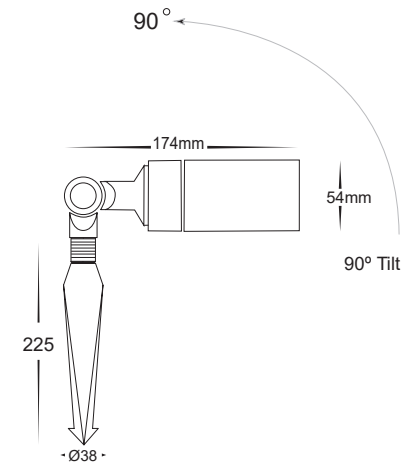

Laiton & Shawl Antique Brass Garden Spike Spot Lights

Name	Laiton & Shawl
Material	Solid Brass with Plastic Spike
Colour	Antique Brass & Black
IP Rating	IP54
Colour Temp	<div style="display: flex; gap: 5px;"> <div style="width: 10px; height: 10px; background-color: yellow; border: 1px solid black;"></div> 3000k <div style="width: 10px; height: 10px; background-color: lightblue; border: 1px solid black;"></div> 4000k <div style="width: 10px; height: 10px; background-color: blue; border: 1px solid black;"></div> 5500k </div>
IK Rating	IK08
Installation Type	Ground - Spike or Surface Mounted
Diffuser Type	Clear Glass
Lamp Base	MR16
Max Wattage	1 x 20w MR16
Protection Class	3 (No Earth Required)
Lamp Expectancy	<30,000hrs
Cable Length	1000mm
CRI	CRI>80
Dimmable	No - Not with supplied globes
Warranty	3 Years Replacement

Laiton
Antique Brass
HV1451T

Shawl
Antique Brass
HV1458T

Shawl
Black
HV1458T-BLK

HV1451T Dimensions

HV1458T Dimensions

Product Ordering

Image	Part Number	Colour Temp	Lumens	Input Voltage	Beam Angle	Included LED	Barcode
	HV1451T	3000k 4000k 5500k	270lm 285lm 300lm	12V DC	120°	TRI Colour 5w MR16 Built in LED	9350418015884
	HV1458T						9350418014337
	HV1458T-BLK						9350418036056