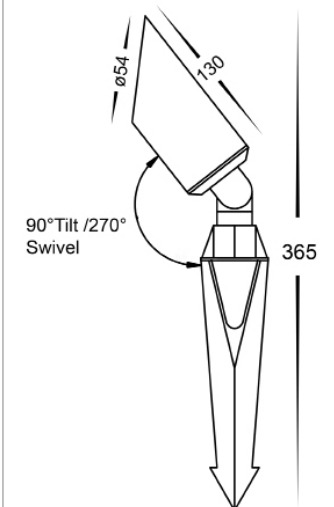

Laiton & Shawl Antique Brass Garden Spike Spot Lights

Name	Laiton & Shawl
Material	Solid Brass with Plastic Spike
Colour	Antique Brass & Black
IP Rating	IP54
Colour Temp	<div style="display: flex; gap: 5px;"> <div style="width: 10px; height: 10px; background-color: yellow; border: 1px solid black;"></div> 3000k <div style="width: 10px; height: 10px; background-color: lightblue; border: 1px solid black;"></div> 4000k <div style="width: 10px; height: 10px; background-color: blue; border: 1px solid black;"></div> 5500k </div>
IK Rating	IK08
Installation Type	Ground - Spike or Surface Mounted
Diffuser Type	Clear Glass
Lamp Base	MR16
Max Wattage	1 x 20w MR16
Protection Class	3 (No Earth Required)
Lamp Expectancy	<30,000hrs
Cable Length	1000mm
CRI	CRI>80
Dimmable	No - Not with supplied globes
Warranty	3 Years Replacement

Laiton
Antique Brass
HV1451T

Shawl
Antique Brass
HV1458T

Shawl
Black
HV1458T-BLK

HV1451T Dimensions

HV1458T Dimensions

Product Ordering

Image	Part Number	Colour Temp	Lumens	Input Voltage	Beam Angle	Included LED	Barcode
	HV1451T	3000k 4000k 5500k	270lm 285lm 300lm	12V DC	120°	TRI Colour 5w MR16 Built in LED	9350418015884
	HV1458T						9350418014337
	HV1458T-BLK						9350418036056