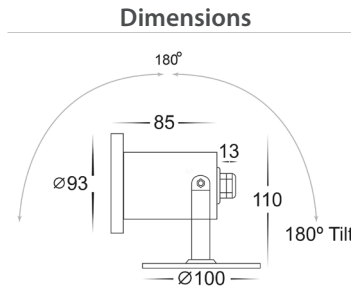

Optional Havit Compatible Accessories

Image	Part Number	Colour Temp	Input Voltage	Beam Angle	Included LED
	HV9507	3000k 4000k 5500k	12v DC	60°	TRI Colour 3/5/7w MR16 LED
	HV9508		24v DC	60°	
	12v DC LED Drivers	See Catalogue or Website for full range of 12v DC LED Drivers			
	HV9911	Small IP67 Weatherproof Connector			
	HV9912	Medium IP67 Weatherproof Connector			
	HV9913	Large IP67 Weatherproof Connector			

Product Ordering

Image	Part Number	Colour Temp	Lumens	Input Voltage	Beam Angle	Included LED	Barcode
	HV1491T-BR	3000K 4000K 5500K	270lm 285lm 300lm	12v DC	120°	TRI Colour 20w MR16 LED	9350418036698

Warranty Terms & Conditions Website