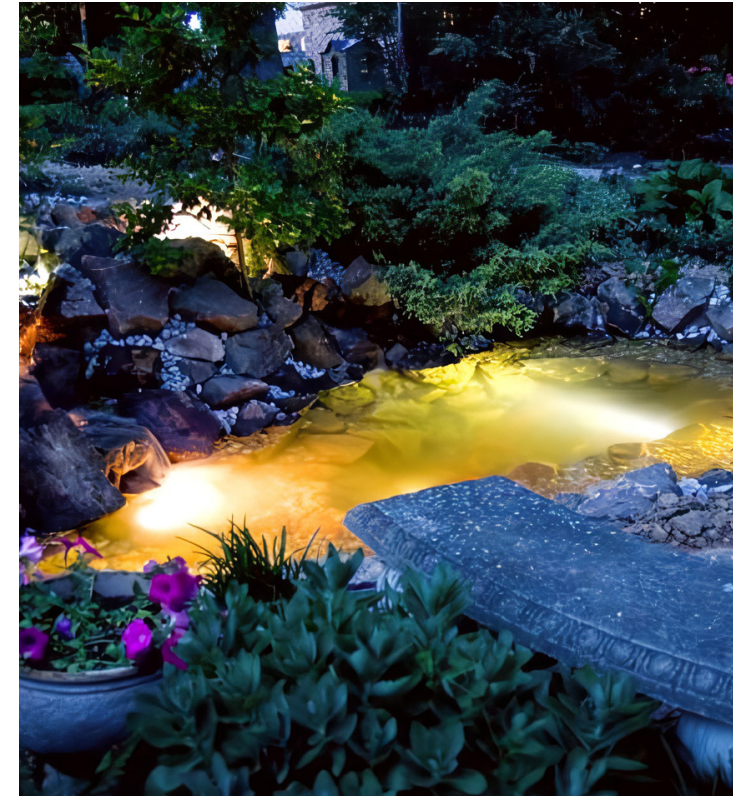

Onder

Solid Brass Pond Light

Name	Onder
Material	Solid Brass
Colour	Brass
IP Rating	IP68
Colour Temp	<div style="display: flex; gap: 5px;"> <div style="width: 10px; height: 10px; background-color: #FFD700; border: 1px solid black;"></div> 3000k <div style="width: 10px; height: 10px; background-color: #ADD8E6; border: 1px solid black;"></div> 4000k <div style="width: 10px; height: 10px; background-color: #00CED1; border: 1px solid black;"></div> 5500k </div>
IK Rating	IK09
Installation Type	Ground - Surface Mounted
Diffuser Type	Clear Glass
Cable Length	6000mm
Lamp Base	MR16
Max Wattage	1x 20w MR16
Protection Class	3 (No Earth Required)
Lamp Expectancy	<30,000hrs
CRI	CRI>80
Dimmable	No - Not with supplied globes
Warranty	3 Years Replacement