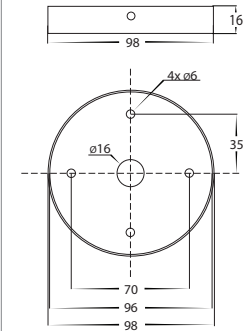

Warranty
Terms & Conditions

Website

Dimensions

Mounting Base

Product Ordering

Image	Part Number	Colour Temp	Lumens	Input Voltage	Beam Angle	Included LED	Barcode
	HV1618T-SS316-240V	3000k 4000k 5500k	700lm 720lm 740lm	240V AC	120°	TRI Colour 9w E27 LED	9350418016294
	HV1618T-SS316-12V		270lm 285lm 300lm	12V DC		TRI Colour 5w MR16 LED	9350418016287
	HV1618T-BLK-240V		700lm 720lm 740lm	240V AC		TRI Colour 9w E27 LED	9350418016270
	HV1618T-BLK-12V		270lm 285lm 300lm	12V DC		TRI Colour 5w MR16 LED	9350418016263