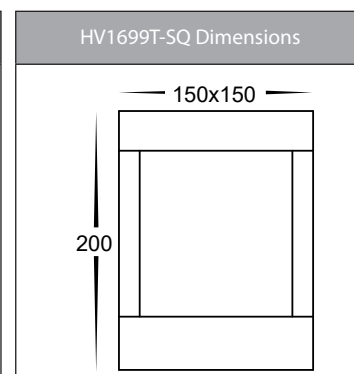

Optional Havit Compatible Accessories

Image	Part Number	Description
	24v DC LED Drivers	See Catalogue or Website for full range of 24v DC LED Drivers