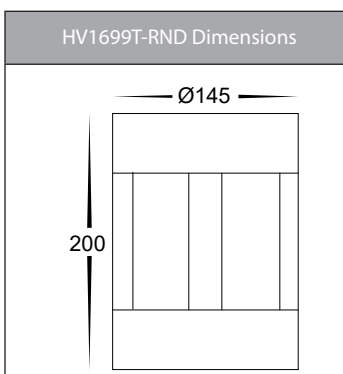

Pelare Aluminium Black Pillar Lights

Product Specifications

Name	Pelare
Material	Aluminium
Colour	Poly Powder Coated Black
IP Rating	IP65
Installation Type	Ground - Surface Mounted
Lamp Base	Built in LED
Max Wattage	1x 12w LED
Protection Class	240V = 1 (Earth Required)
	24v DC = 3 (Low Voltage - No Earth Required)
Lamp Expectancy	>30,000hrs
Diffuser Type	Clear Glass
CRI	CRI>80
Dimmable	No
IK Rating	IK10
Warranty	3 Years Replacement*

Optional Havit Compatible Accessories

Image	Part Number	Description
	24v DC LED Drivers	See Catalogue or Website for full range of 24v DC LED Drivers

Product Ordering

Image	Part Number	Colour Temp	Lumens	Input Voltage	Beam Angle	Included LED	Barcode
	HV1699T-BLK-240V-RND	3000k 4000k 5500k	700lm 750lm 730lm	240v	120°	TRI Colour 12w Built in LED	9350418035240
	HV1699T-BLK-24V-RND	3000k 4000k 5500k	700lm 750lm 730lm	24v DC	120°	TRI Colour 12w Built in LED	9350418035257
	HV1699T-BLK-240V-SQ	3000k 4000k 5500k	700lm 750lm 730lm	240v	120°	TRI Colour 12w Built in LED	9350418035264
	HV1699T-BLK-24V-SQ	3000k 4000k 5500k	700lm 750lm 730lm	24v DC	120°	TRI Colour 12w Built in LED	9350418035271