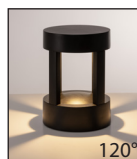

Pelare Aluminium Black Pillar Lights

Product Specifications

Name	Pelare
Material	Aluminium
Colour	Poly Powder Coated Black
IP Rating	IP65
Installation Type	Ground - Surface Mounted
Lamp Base	Built in LED
Max Wattage	1x 12w LED
Protection Class	240V = 1 (Earth Required)
	24v DC = 3 (Low Voltage - No Earth Required)
Lamp Expectancy	>30,000hrs
Diffuser Type	Clear Glass
CRI	CRI>80
Dimmable	No
IK Rating	IK10
Warranty	3 Years Replacement*

Optional Havit Compatible Accessories

Image	Part Number	Description
	24v DC LED Drivers	See Catalogue or Website for full range of 24v DC LED Drivers

Product Ordering

Image	Part Number	Colour Temp	Lumens	Input Voltage	Beam Angle	Included LED	Barcode
	HV1699T-BLK-240V-RND	3000k 4000k 5500k	700lm 750lm 730lm	240v	120°	TRI Colour 12w Built in LED	9350418035240
	HV1699T-BLK-24V-RND	3000k 4000k 5500k	700lm 750lm 730lm	24v DC	120°	TRI Colour 12w Built in LED	9350418035257
	HV1699T-BLK-240V-SQ	3000k 4000k 5500k	700lm 750lm 730lm	240v	120°	TRI Colour 12w Built in LED	9350418035264
	HV1699T-BLK-24V-SQ	3000k 4000k 5500k	700lm 750lm 730lm	24v DC	120°	TRI Colour 12w Built in LED	9350418035271