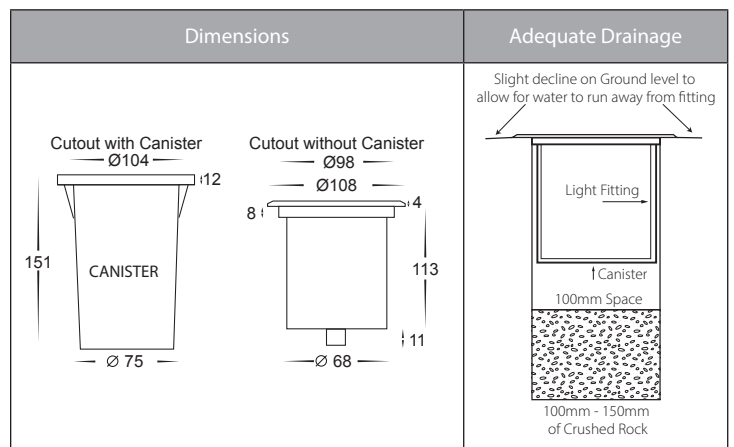

Toldo 316 Stainless Steel Round Inground Light

Product Specifications

Name	Toldo
Material	316 Stainless Steel + Aluminium
Colour	Stainless Steel Face + Black Body
IP Rating	IP67
IK Rating	IK10
Tilt	20°
Installation Type	Inground - Recessed
Trafficable	1000kg
Cable Length	300mm
Lamp Base	Built in LED
Max Wattage	3w
Protection Class	3 (No Earth Required)
Lamp Expectancy	>30,000hrs
Diffuser Type	Clear Glass
CRI	CRI>80
Dimmable	No
Warranty	3 Years Replacement*

Product Ordering

Part Number	Colour Temp	Lumens	Input Voltage	Beam Angle	Included LED	Barcode
HV1827T	3000k 4000k 5500k	270lm 285lm 300lm	12v DC	30°	TRI Colour 3w Built in LED	9350418032621

*Items ordered after 01-01-2022