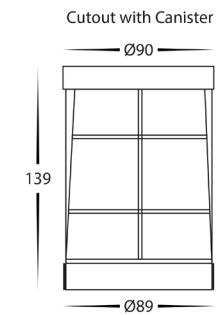

Dimensions