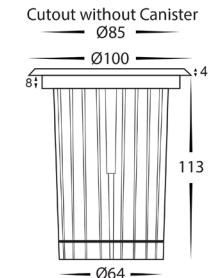

Dimensions