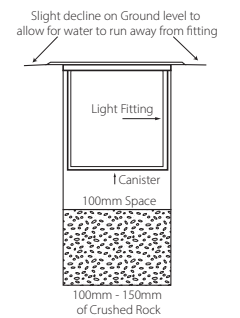

Adequate Drainage

Optional Havit Compatible Accessories

Image	Part Number	Description
	12v DC LED Drivers	See Catalogue or Website for full range of 12v DC LED Drivers
	HV9971	Stainless Steel Maintenance Kit - Kit includes rejuvenating paste + Spray for final protection coating
	HV1831-F-SH	Security Face
	HV1831-HC	Honeycomb Lens
	HV1831-F-BR	Solid Brass Face