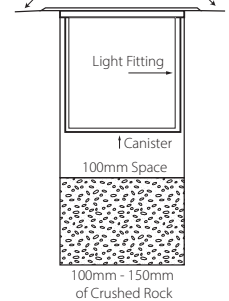

Mounting Base

Slight decline on Ground level to allow for water to run away from fitting

Warranty Terms & Conditions Website

Product Ordering

Image	Part Number	Colour Temp	Lumens	Input Voltage	Beam Angle	Included LED	Barcode	
	HV1843T	 3000k 4000k 5500k	900lm 1030lm 1200lm	12V DC	60°	TRI Colour 12w Built in LED	9350418018625	
	HV1843RGBW	RGBW (RGB + 3000K)	415lm (3000k)			RGBW 12w Built in LED		9350418011190

Optional Havit Compatible Accessories

Image	Part Number	Description
	12v DC LED Drivers	See Catalogue or Website for full range of 12v DC LED Drivers
	HV1843-F-SH	Security Face
	RGBW Controllers	See Catalogue or Website for full range of RGBW Controllers
	HV9971	Stainless Steel Maintenance Kit - Kit includes rejuvenating paste + Spray for final protection coating