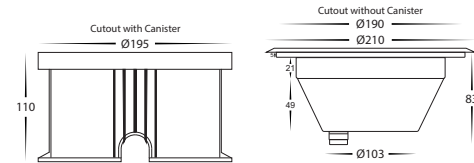

# Split 316 Stainless Steel Round Inground Lights

Name	Split
Material	316 Stainless Steel
Colour	Stainless Steel
IP Rating	IP67
IK Rating	IK10
Installation Type	Inground
Diffuser Type	Clear Glass with Honeycomb Lens
Lamp Base	Built in LED
Max Wattage	12w
Cable Length	300mm
Protection Class	3 (No Earth Required)
Lamp Expectancy	<30,000hrs
CRI	CRI>80
Dimmable	RGBW Model Only with Controller
Trafficable	1000kg
Warranty	3 Years Replacement

## Dimensions