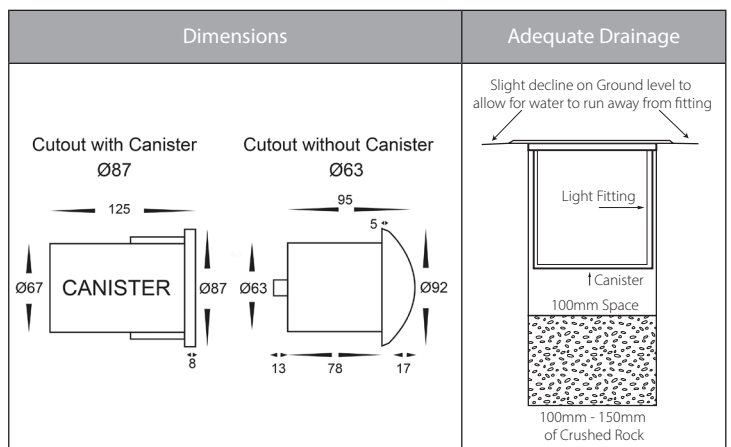

## Product Specifications

Name	Viale
Material	316 Stainless Steel + Brass
Colour	Stainless Steel + Antique Brass Face
IP Rating	IP65
IK Rating	IK10
Installation Type	Inground or Wall - Recessed
Trafficable	No
Cable Length	300mm
Lamp Base	MR16
Max Wattage	20w
Protection Class	3 (No Earth Required)
Lamp Expectancy	<30,000hrs
Diffuser Type	Clear Glass
CRI	CRI>80
Dimmable	No - Not with Globes Supplied
Warranty	3 Years Replacement*

## Product Ordering

Part Number	Colour Temp	Lumens	Input Voltage	Beam Angle	Included LED	Barcode
<b>HV19062T-AB</b>	3000k 4000k 5500k	270lm 285lm 300lm	12v DC	120°	<b>TRI Colour</b> 5w MR16 LED	9350418030030