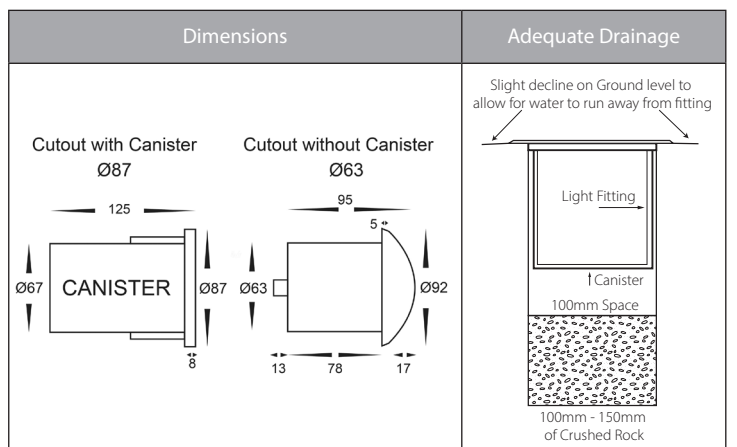

Viale Brass 1 Way Inground or Wall Light

Product Specifications

Name	Viale
Material	316 Stainless Steel + Brass
Colour	Stainless Steel + Brass Face
IP Rating	IP65
IK Rating	IK10
Installation Type	Inground or Wall - Recessed
Trafficable	No
Cable Length	300mm
Lamp Base	MR16
Max Wattage	20w
Protection Class	3 (No Earth Required)
Lamp Expectancy	<30,000hrs
Diffuser Type	Clear Glass
CRI	CRI>80
Dimmable	No - Not with Globes Supplied
Warranty	3 Years Replacement*

Product Ordering

Part Number	Colour Temp	Lumens	Input Voltage	Beam Angle	Included LED	Barcode
HV19062T-BR	3000k 4000k 5500k	270lm 285lm 300lm	12v DC	120°	TRI Colour 5w MR16 LED	9350418030047

*Items ordered after 01-01-2022