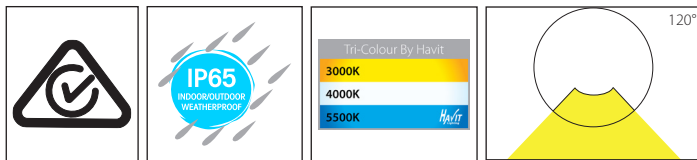

Viale Brass 1 Way Inground or Wall Light

Product Specifications

Name	Viale
Material	316 Stainless Steel + Brass
Colour	Stainless Steel + Brass Face
IP Rating	IP65
IK Rating	IK10
Installation Type	Inground or Wall - Recessed
Trafficable	No
Cable Length	300mm
Lamp Base	MR16
Max Wattage	20w
Protection Class	3 (No Earth Required)
Lamp Expectancy	<30,000hrs
Diffuser Type	Clear Glass
CRI	CRI>80
Dimmable	No - Not with Globes Supplied
Warranty	3 Years Replacement*