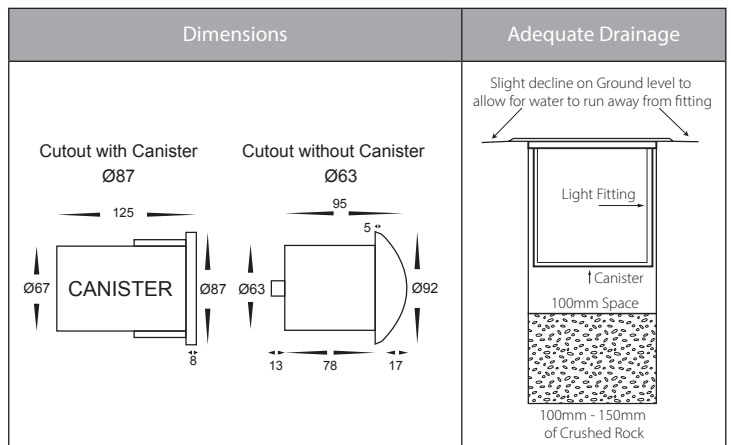

Optional Havit Compatible Accessories

Image	Part Number	Colour Temp	Input Voltage	Beam Angle	Included LED
	HV9507	3000k 4000k 5500k	12v DC	60°	TRI Colour 3/5/7w MR16 LED
	HV9508		24v DC		
	12v DC LED Drivers	See Catalogue or Website for full range of 12v DC LED Drivers