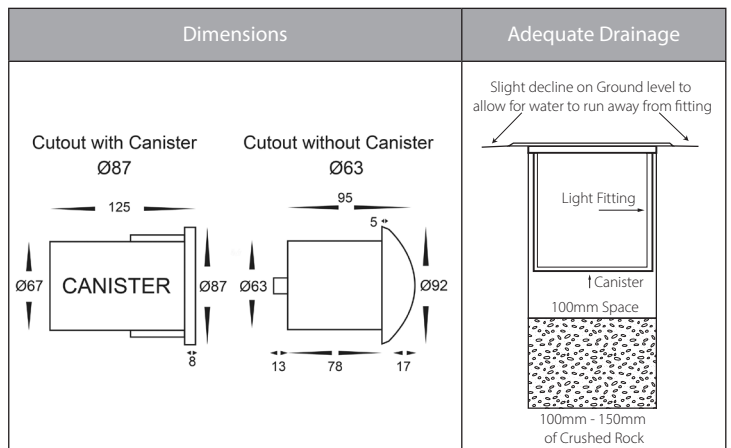

i Solid Brass and Solid Copper fittings will naturally tarnish, Solid brass fittings with additional coatings (Antique Brass & Graphite) may tarnish through the coating when installed in outdoor environments

Product Ordering

Part Number	Colour Temp	Lumens	Input Voltage	Beam Angle	Included LED	Barcode
HV19072T-AB	3000k 4000k 5500k	270lm 285lm 300lm	12v DC	120°	TRI Colour 5w MR16 LED	9350418030061

*Items ordered after 01-01-2022