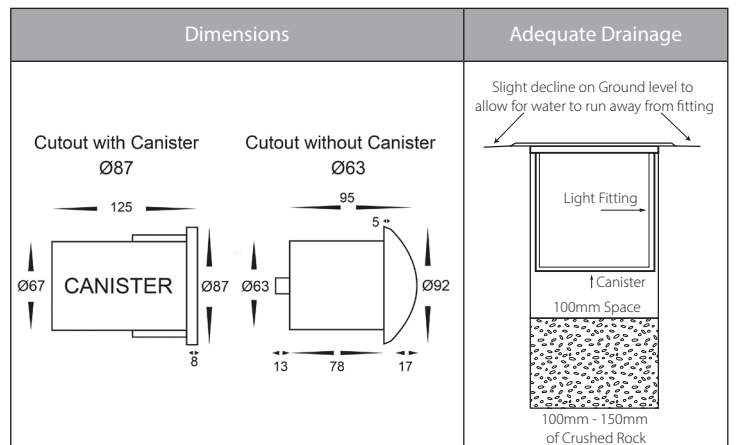

Product Ordering

Product Ordering

Part Number	Colour Temp	Lumens	Input Voltage	Beam Angle	Included LED	Barcode
HV19072T-GPH	3000k 4000k 5500k	270lm 285lm 300lm	12v DC	120°	TRI Colour 5w MR16 LED	9350418030085

*Items ordered after 01-01-2022