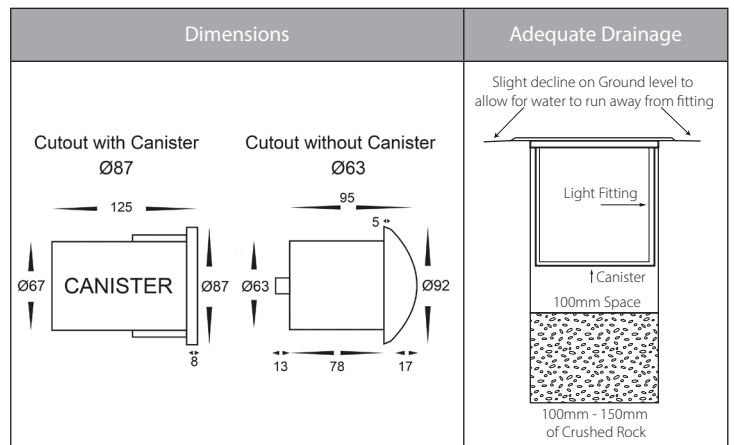

Viale 316 Antique Brass 3 Way Inground or Wall Light

Product Specifications

Name	Viale
Material	316 Stainless Steel + Brass Face
Colour	Stainless Steel + Antique Brass Face
IP Rating	IP65
IK Rating	IK10
Installation Type	Inground or Wall - Recessed
Trafficable	No
Cable Length	300mm
Lamp Base	MR16
Max Wattage	20w
Protection Class	3 (No Earth Required)
Lamp Expectancy	<30,000hrs
Diffuser Type	Clear Glass
CRI	CRI>80
Dimmable	No - Not with Globes Supplied
Warranty	3 Years Replacement*

Product Ordering

Part Number	Colour Temp	Lumens	Input Voltage	Beam Angle	Included LED	Barcode
HV19082T-AB	3000k 4000k 5500k	270lm 285lm 300lm	12v DC	120°	TRI Colour 5w MR16 LED	9350418030092

*Items ordered after 01-01-2022