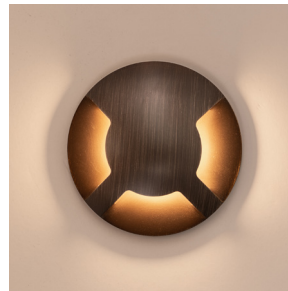

Viale 316 Antique Brass 3 Way Inground or Wall Light

Product Specifications

Name	Viale
Material	316 Stainless Steel + Brass Face
Colour	Stainless Steel + Antique Brass Face
IP Rating	IP65
IK Rating	IK10
Installation Type	Inground or Wall - Recessed
Trafficable	No
Cable Length	300mm
Lamp Base	MR16
Max Wattage	20w
Protection Class	3 (No Earth Required)
Lamp Expectancy	<30,000hrs
Diffuser Type	Clear Glass
CRI	CRI>80
Dimmable	No - Not with Globes Supplied
Warranty	3 Years Replacement*