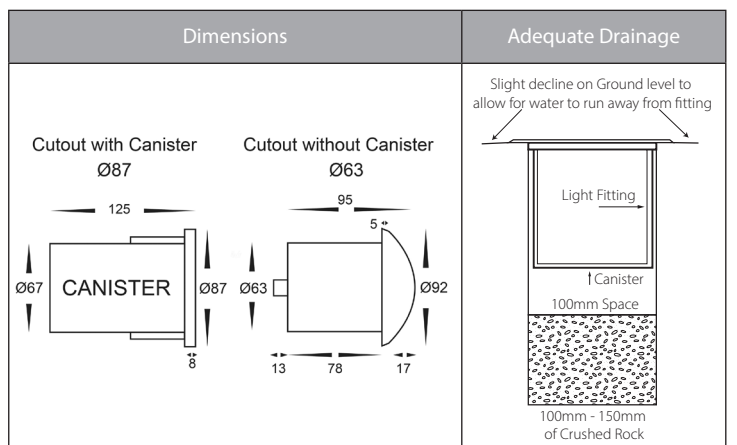

Optional Havit Compatible Accessories

Image	Part Number	Colour Temp	Input Voltage	Beam Angle	Included LED
	HV9507	3000k	12v DC	60°	TRI Colour 3/5/7w MR16 LED
	HV9508	4000k 5500k	24v DC		
	12v DC LED Drivers	See Catalogue or Website for full range of 12v DC LED Drivers