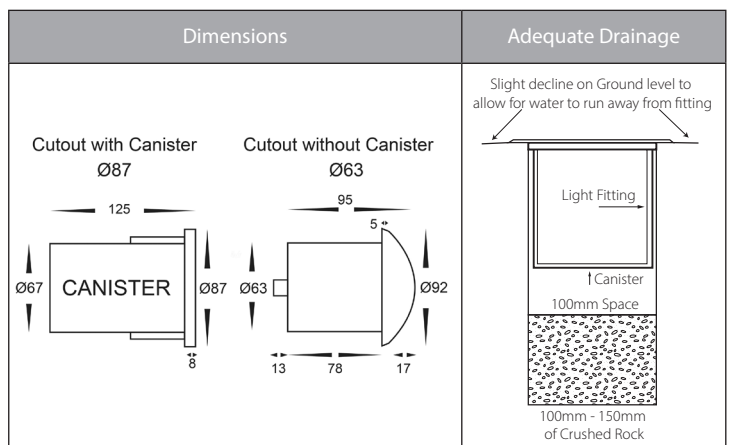

Viale Antique Brass 4 Way Inground or Wall Light

Product Specifications

Name	Viale
Material	316 Stainless Steel + Brass
Colour	Stainless Steel + Antique Brass Face
IP Rating	IP65
IK Rating	IK10
Installation Type	Inground or Wall - Recessed
Trafficable	No
Cable Length	300mm
Lamp Base	MR16
Max Wattage	20w
Protection Class	3 (No Earth Required)
Lamp Expectancy	<30,000hrs
Diffuser Type	Clear Glass
CRI	CRI>80
Dimmable	No - Not with Globes Supplied
Warranty	3 Years Replacement*

Product Ordering

Part Number	Colour Temp	Lumens	Input Voltage	Beam Angle	Included LED	Barcode
HV19092T-AB	3000k 4000k 5500k	270lm 285lm 300lm	12v DC	120°	TRI Colour 5w MR16 LED	9350418030122

*Items ordered after 01-01-2022