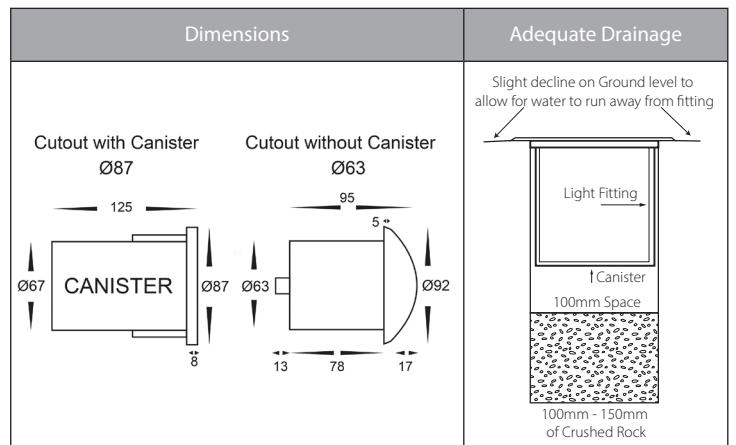

Viale Graphite Coloured Brass 4 Way Inground or Wall Light

Product Specifications

Name	Viale
Material	316 Stainless Steel + Brass
Colour	Stainless Steel + Graphite Coloured Brass Face
IP Rating	IP65
IK Rating	IK10
Installation Type	Inground or Wall - Recessed
Trafficable	No
Cable Length	300mm
Lamp Base	MR16
Max Wattage	20w
Protection Class	3 (No Earth Required)
Lamp Expectancy	<30,000hrs
Diffuser Type	Clear Glass
CRI	CRI>80
Dimmable	No - Not with Globes Supplied
Warranty	3 Years Replacement*

Product Ordering

Part Number	Colour Temp	Lumens	Input Voltage	Beam Angle	Included LED	Barcode
HV19092T-GPH	3000k 4000k 5500k	270lm 285lm 300lm	12v DC	120°	TRI Colour 5w MR16 LED	9350418030146

*Items ordered after 01-01-2022