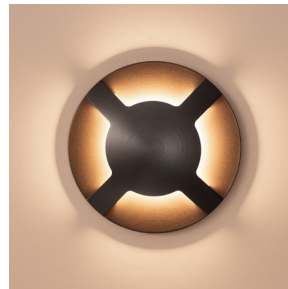

Viale Graphite Coloured Brass 4 Way Inground or Wall Light

Product Specifications

Name	Viale
Material	316 Stainless Steel + Brass
Colour	Stainless Steel + Graphite Coloured Brass Face
IP Rating	IP65
IK Rating	IK10
Installation Type	Inground or Wall - Recessed
Trafficable	No
Cable Length	300mm
Lamp Base	MR16
Max Wattage	20w
Protection Class	3 (No Earth Required)
Lamp Expectancy	<30,000hrs
Diffuser Type	Clear Glass
CRI	CRI>80
Dimmable	No - Not with Globes Supplied
Warranty	3 Years Replacement*

i Solid Brass and Solid Copper fittings will naturally tarnish, Solid brass fittings with additional coatings (Antique Brass & Graphite) may tarnish through the coating when installed in outdoor environments