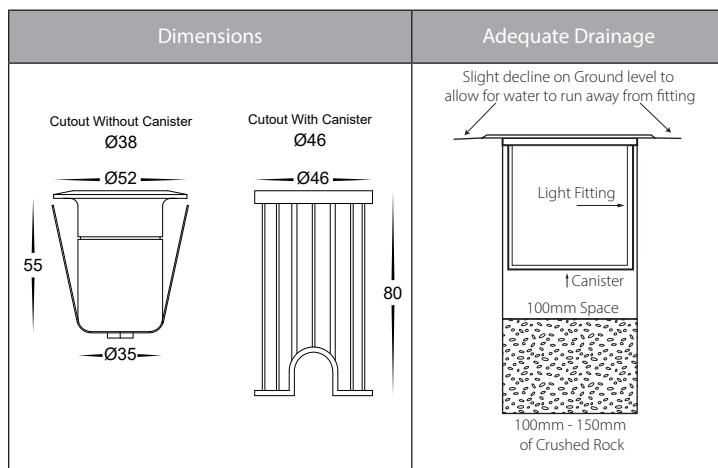

Elite Aluminium Recessed Outdoor Lights

Product Specifications

Name	Elite
Material	Aluminium
Colour	Silver or Poly Powder Coated Black
Cut Out	Without Canister = 38mm
	With Canister = 46mm
IP Rating	IP65
IK Rating	IK08
Installation Type	Ground or Wall - Recessed
Cable Length	300mm
Lamp Base	Built in LED
Max Wattage	3w
Protection Class	3 (No Earth Required)
Lamp Expectancy	<30,000hrs
Diffuser Type	Plastic
CRI	CRI>80
Dimmable	Yes
Warranty	3 Years Replacement*

Product Ordering

Image	Part Number	Colour Temp	Lumens	Input Voltage	Beam Angle	Included LED	Barcode
	HV2881T-BLK-12V	3000k 4000k 5500k	240lm 250lm 270lm	12v DC	36°	Tri Colour 3w Built in LED	9350418029270
	HV2881T-SLV-12V	3000k 4000k 5500k	240lm 250lm 270lm	12v DC	36°	Tri Colour 3w Built in LED	9350418029287