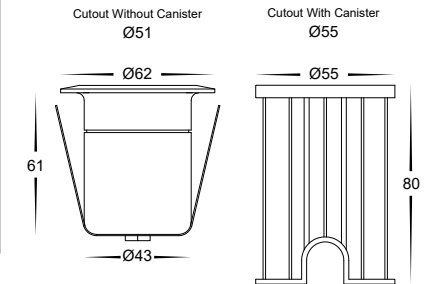

# Elite RGBCW Aluminium Recessed Outdoor Lights

<b>Name</b>	Elite
<b>Material</b>	Aluminium
<b>Colour</b>	Silver or Poly Powder Coated Black
<b>IP Rating</b>	IP65
<b>Cutout</b>	Without Canister = 51mm With Canister = 55mm
<b>Colour Temp</b>	RGBCW 
<b>IK Rating</b>	IK08
<b>Installation Type</b>	Ground or Wall - Recessed
<b>Diffuser Type</b>	Plastic
<b>Lamp Base</b>	Built in LED
<b>Max Wattage</b>	5w
<b>Protection Class</b>	3 (No Earth Required)
<b>Lamp Expectancy</b>	<30,000hrs
<b>CRI</b>	CRI>80
<b>Dimmable</b>	Yes
<b>Warranty</b>	3 Years Replacement*

## Adequate Drainage

Slight decline on Ground level to allow for water to run away from fitting

## Dimensions

## Product Ordering

Image	Part Number	Colour Temp	Lumens	Input Voltage	Beam Angle	Included LED	Barcode
	HV2882T-BLK-12V		400lm 420lm 450lm	12v DC	36°	<b>TRI Colour</b> 5w Built in LED	9350418029294
	HV2882T-SLV-12V		400lm 420lm 450lm	12v DC	36°	<b>TRI Colour</b> 5w Built in LED	9350418029300