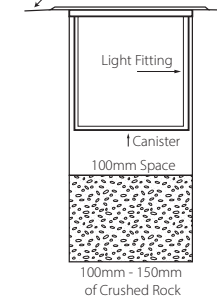

# Elite RGBCW Aluminium Recessed Outdoor Lights

<b>Name</b>	Elite
<b>Material</b>	Aluminium
<b>Colour</b>	Silver or Poly Powder Coated Black
<b>IP Rating</b>	IP65
<b>Cutout</b>	Without Canister = 51mm With Canister = 55mm
<b>Colour Temp</b>	RGBCW 
<b>IK Rating</b>	IK08
<b>Installation Type</b>	Ground or Wall - Recessed
<b>Diffuser Type</b>	Plastic
<b>Lamp Base</b>	Built in LED
<b>Max Wattage</b>	5w
<b>Protection Class</b>	3 (No Earth Required)
<b>Lamp Expectancy</b>	<30,000hrs
<b>CRI</b>	CRI>80
<b>Dimmable</b>	Yes
<b>Warranty</b>	3 Years Replacement*

## Adequate Drainage

Slight decline on Ground level to allow for water to run away from fitting

## Dimensions