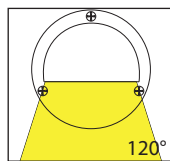

Pinta Antique Brass Wall or Step Lights with Eyelid

Product Specifications

Name	Pinta
Material	Solid Brass
Colour	Antique Brass
IP Rating	IP65
IK Rating	IK10
Installation Type	Wall - Surface Mounted
Cable Length	300mm
Lamp Base	G9, G4 or Built in LED
Max Wattage	G9 = 25w G4 = 20w
Protection Class	240v = 1 (Requires Earth) 12v DC = 3 (No Earth Required)
Lamp Expectancy	<30,000hrs
Diffuser Type	Glass
CRI	CRI>80
Dimmable	No
Warranty	3 Years Replacement*