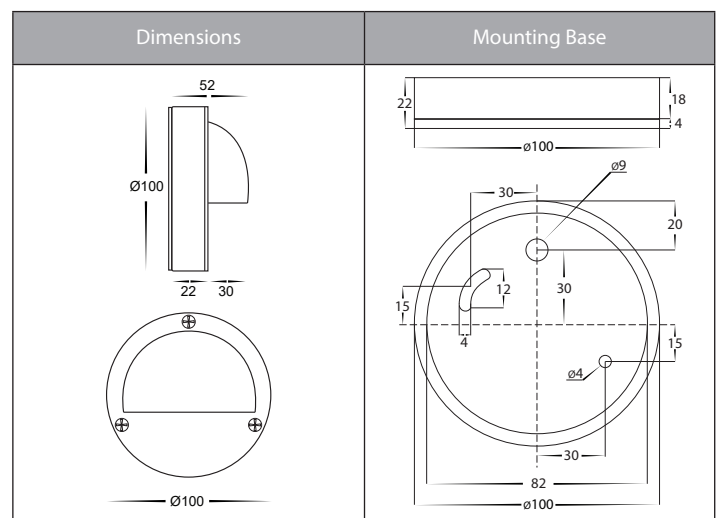

Pinta Antique Brass Wall or Step Lights with Eyelid

Product Specifications

Name	Pinta
Material	Solid Brass
Colour	Antique Brass
IP Rating	IP65
IK Rating	IK10
Installation Type	Wall - Surface Mounted
Cable Length	300mm
Lamp Base	G9, G4 or Built in LED
Max Wattage	G9 = 25w G4 = 20w
Protection Class	240v = 1 (Requires Earth) 12v DC = 3 (No Earth Required)
Lamp Expectancy	<30,000hrs
Diffuser Type	Glass
CRI	CRI>80
Dimmable	No
Warranty	3 Years Replacement*

Product Ordering

Part Number	Colour Temp	Lumens	Input Voltage	Beam Angle	Included LED	Barcode
HV2901-AB	N/A	N/A	240v AC	N/A	No Globe Supplied	9350418012487
HV2902-AB	N/A	N/A	12v	N/A	No Globe Supplied	9350418012494
HV2903T-AB	3000k 4000k 5500k	160lm 170lm 180lm	240v AC	120°	TRI Colour 2.3w Built in LED	9350418012500
HV2904T-AB	3000k 4000k 5500k	160lm 170lm 180lm	12v DC	120°	TRI Colour 2.3w Built in LED	9350418012517