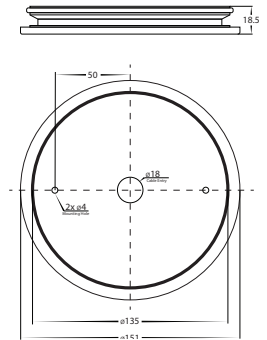

Veko Aluminium

Wall or Step Lights with Eyelid

Name	Veko
Material	Aluminium
Colour	White
IP Rating	IP65
Colour Temp	 3000k 4000k 5500k
IK Rating	IK10
Installation Type	Wall - Surface Mounted
Diffuser Type	Frosted Glass
Lamp Base	Built in LED
Max Wattage	2w, 6w, 10w
Protection Class	240v = 1 (Earth Required) 12v DC = 3 (No Earth Required)
Lamp Expectancy	<30,000hrs
CRI	CRI>80
Dimmable	No
Warranty	3 Years Replacement

Dimensions for HV2927

Dimensions for HV2928

Dimensions for HV2929

Mounting Base for HV2927

Mounting Base for HV2928

Mounting Base for HV2929

Product Ordering

Image	Part Number	Colour Temp	Lumens	Input Voltage	Beam Angle	Included LED	Barcode
	HV2927T-WHT-12V	 3000k 4000k 5500k	100lm	12V DC	120°	TRI Colour Built in 2w LED	9350418033635
	HV2927T-WHT-240V		110lm	240V AC			9350418033611
	HV2928T-WHT-12V		300lm	12V DC		TRI Colour Built in 6w LED	9350418033673
	HV2928T-WHT-240V		310lm	240V AC			9350418033659
	HV2929T-WHT-12V		500lm	12V DC		TRI Colour Built in 10w LED	9350418033710
	HV2929T-WHT-240V		510lm	240V AC			9350418033697