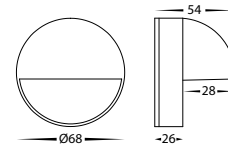

Veko Aluminium

Wall or Step Lights with Eyelid

Name	Veko
Material	Aluminium
Colour	White
IP Rating	IP65
Colour Temp	 3000k 4000k 5500k
IK Rating	IK10
Installation Type	Wall - Surface Mounted
Diffuser Type	Frosted Glass
Lamp Base	Built in LED
Max Wattage	2w, 6w, 10w
Protection Class	240v = 1 (Earth Required) 12v DC = 3 (No Earth Required)
Lamp Expectancy	<30,000hrs
CRI	CRI>80
Dimmable	No
Warranty	3 Years Replacement

Dimensions for HV2927

Dimensions for HV2928

Dimensions for HV2929

Mounting Base for HV2927

Mounting Base for HV2928

Mounting Base for HV2929

Product Ordering

Image	Part Number	Colour Temp	Lumens	Input Voltage	Beam Angle	Included LED	Barcode
	HV2927T-WHT-12V	 3000k 4000k 5500k	100lm	12V DC	120°	TRI Colour Built in 2w LED	9350418033635
	HV2927T-WHT-240V		110lm	240V AC			9350418033611
	HV2928T-WHT-12V		300lm	12V DC		TRI Colour Built in 6w LED	9350418033673
	HV2928T-WHT-240V		310lm	240V AC			9350418033659
	HV2929T-WHT-12V		500lm	12V DC		TRI Colour Built in 10w LED	9350418033710
	HV2929T-WHT-240V		510lm	240V AC			9350418033697