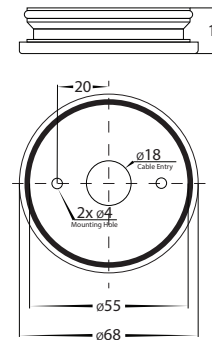

Dimensions for HV2927

Dimensions for HV2928

Dimensions for HV2929

Mounting Base for HV2927

Mounting Base for HV2928

Mounting Base for HV2929

Product Ordering

Image	Part Number	Colour Temp	Lumens	Input Voltage	Beam Angle	Included LED	Barcode
	HV2927T-WHT-12V	 3000k 4000k 5500k	100lm	12V DC	120°	TRI Colour Built in 2w LED	9350418033635
	HV2927T-WHT-240V		110lm	240V AC			9350418033611
	HV2928T-WHT-12V		300lm	12V DC		TRI Colour Built in 6w LED	9350418033673
	HV2928T-WHT-240V		310lm	240V AC			9350418033659
	HV2929T-WHT-12V		500lm	12V DC		TRI Colour Built in 10w LED	9350418033710
	HV2929T-WHT-240V		510lm	240V AC			9350418033697