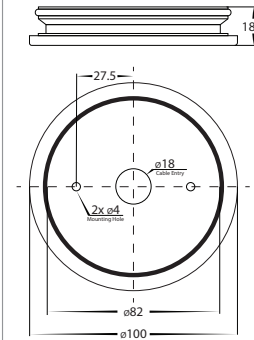

Veko Aluminium

Wall or Step Lights with Eyelid

Name	Veko
Material	Aluminium
Colour	White
IP Rating	IP65
Colour Temp	 3000k 4000k 5500k
IK Rating	IK10
Installation Type	Wall - Surface Mounted
Diffuser Type	Frosted Glass
Lamp Base	Built in LED
Max Wattage	2w, 6w, 10w
Protection Class	240v = 1 (Earth Required) 12v DC = 3 (No Earth Required)
Lamp Expectancy	<30,000hrs
CRI	CRI>80
Dimmable	No
Warranty	3 Years Replacement

Dimensions for HV2927

Dimensions for HV2928

Dimensions for HV2929

Mounting Base for HV2927

Mounting Base for HV2928

Mounting Base for HV2929

Product Ordering

Image	Part Number	Colour Temp	Lumens	Input Voltage	Beam Angle	Included LED	Barcode
	HV2927T-WHT-12V	 3000k 4000k 5500k	100lm	12V DC	120°	TRI Colour Built in 2w LED	9350418033635
	HV2927T-WHT-240V		110lm	240V AC			9350418033611
	HV2928T-WHT-12V		300lm	12V DC		TRI Colour Built in 6w LED	9350418033673
	HV2928T-WHT-240V		310lm	240V AC			9350418033659
	HV2929T-WHT-12V		500lm	12V DC		TRI Colour Built in 10w LED	9350418033710
	HV2929T-WHT-240V		510lm	240V AC			9350418033697