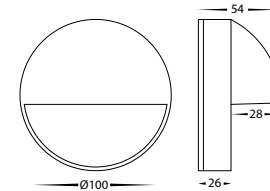

Veko Aluminium

Wall or Step Lights with Eyelid

Name	Veko
Material	Aluminium
Colour	White
IP Rating	IP65
Colour Temp	 3000k 4000k 5500k
IK Rating	IK10
Installation Type	Wall - Surface Mounted
Diffuser Type	Frosted Glass
Lamp Base	Built in LED
Max Wattage	2w, 6w, 10w
Protection Class	240v = 1 (Earth Required) 12v DC = 3 (No Earth Required)
Lamp Expectancy	<30,000hrs
CRI	CRI>80
Dimmable	No
Warranty	3 Years Replacement

Dimensions for HV2927

Dimensions for HV2928

Dimensions for HV2929

Mounting Base for HV2927

Mounting Base for HV2928

Mounting Base for HV2929

Product Ordering

Image	Part Number	Colour Temp	Lumens	Input Voltage	Beam Angle	Included LED	Barcode
	HV2927T-WHT-12V	 3000k 4000k 5500k	100lm	12V DC	120°	TRI Colour Built in 2w LED	9350418033635
	HV2927T-WHT-240V		110lm	240V AC			9350418033611
	HV2928T-WHT-12V		300lm	12V DC		TRI Colour Built in 6w LED	9350418033673
	HV2928T-WHT-240V		310lm	240V AC			9350418033659
	HV2929T-WHT-12V		500lm	12V DC		TRI Colour Built in 10w LED	9350418033710
	HV2929T-WHT-240V		510lm	240V AC			9350418033697