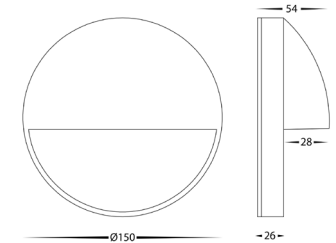

Veko Aluminium

Wall or Step Lights with Eyelid

Name	Veko
Material	Aluminium
Colour	White
IP Rating	IP65
Colour Temp	 3000k 4000k 5500k
IK Rating	IK10
Installation Type	Wall - Surface Mounted
Diffuser Type	Frosted Glass
Lamp Base	Built in LED
Max Wattage	2w, 6w, 10w
Protection Class	240v = 1 (Earth Required) 12v DC = 3 (No Earth Required)
Lamp Expectancy	<30,000hrs
CRI	CRI>80
Dimmable	No
Warranty	3 Years Replacement

Dimensions for HV2927

Dimensions for HV2928

Dimensions for HV2929

Mounting Base for HV2927

Mounting Base for HV2928

Mounting Base for HV2929

Product Ordering

Image	Part Number	Colour Temp	Lumens	Input Voltage	Beam Angle	Included LED	Barcode
	HV2927T-WHT-12V	 3000k 4000k 5500k	100lm	12V DC	120°	TRI Colour Built in 2w LED	9350418033635
	HV2927T-WHT-240V		110lm	240V AC			9350418033611
	HV2928T-WHT-12V		300lm	12V DC		TRI Colour Built in 6w LED	9350418033673
	HV2928T-WHT-240V		310lm	240V AC			9350418033659
	HV2929T-WHT-12V		500lm	12V DC		TRI Colour Built in 10w LED	9350418033710
	HV2929T-WHT-240V		510lm	240V AC			9350418033697