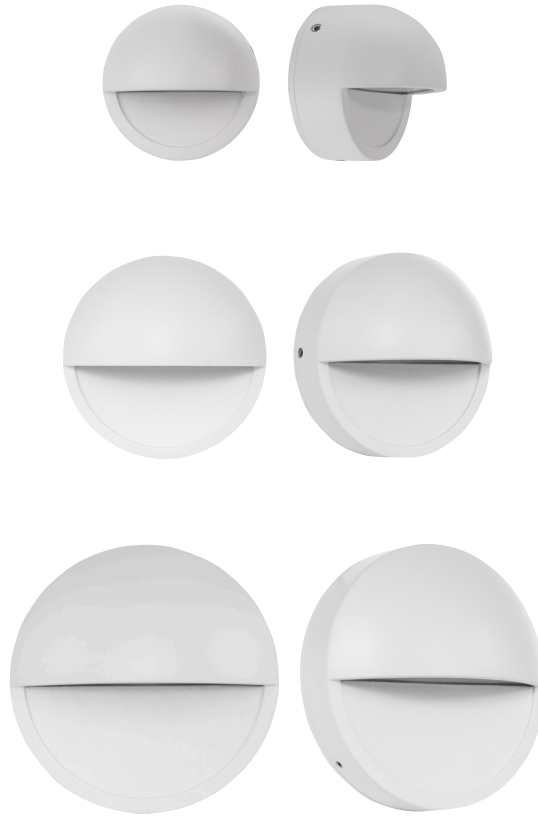

Veko Aluminium

Wall or Step Lights with Eyelid

Name	Veko
Material	Aluminium
Colour	White
IP Rating	IP65
Colour Temp	 3000k 4000k 5500k
IK Rating	IK10
Installation Type	Wall - Surface Mounted
Diffuser Type	Frosted Glass
Lamp Base	Built in LED
Max Wattage	2w, 6w, 10w
Protection Class	240v = 1 (Earth Required) 12v DC = 3 (No Earth Required)
Lamp Expectancy	<30,000hrs
CRI	CRI>80
Dimmable	No
Warranty	3 Years Replacement

Dimensions for HV2927

Dimensions for HV2928

Dimensions for HV2929

Mounting Base for HV2927

Mounting Base for HV2928

Mounting Base for HV2929

Product Ordering

Image	Part Number	Colour Temp	Lumens	Input Voltage	Beam Angle	Included LED	Barcode
	HV2927T-WHT-12V	 3000k 4000k 5500k	100lm	12V DC	120°	TRI Colour Built in 2w LED	9350418033635
	HV2927T-WHT-240V		110lm	240V AC			9350418033611
	HV2928T-WHT-12V		300lm	12V DC		TRI Colour Built in 6w LED	9350418033673
	HV2928T-WHT-240V		310lm	240V AC			9350418033659
	HV2929T-WHT-12V		500lm	12V DC		TRI Colour Built in 10w LED	9350418033710
	HV2929T-WHT-240V		510lm	240V AC			9350418033697