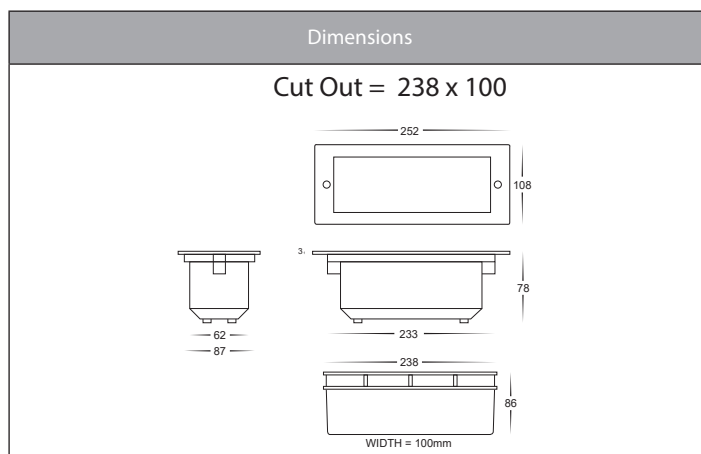

Product Ordering

Image	Part Number	Colour Temp	Lumens	Input Voltage	Beam Angle	Included LED	Barcode
	HV3003T-SS316-12V	3000k 4000k 5500k	800lm 850lm 900lm	12v DC	120°	TRI Colour 10w Built in LED	9350418026675
	HV3003T-SS316-240V	3000k 4000k 5500k	800lm 850lm 900lm	240v AC	120°	TRI Colour 10w Built in LED	9350418004598
	HV3003T-BLK-12V	3000k 4000k 5500k	800lm 850lm 900lm	12v DC	120°	TRI Colour 10w Built in LED	9350418026682
	HV3003T-BLK-240V	3000k 4000k 5500k	800lm 850lm 900lm	240v AC	120°	TRI Colour 10w Built in LED	9350418004581
	HV3003T-WHT-12V	3000k 4000k 5500k	800lm 850lm 900lm	12v DC	120°	TRI Colour 10w Built in LED	9350418030528
	HV3003T-WHT-240V	3000k 4000k 5500k	800lm 850lm 900lm	240v AC	120°	TRI Colour 10w Built in LED	9350418030511

*Items ordered after 01-01-2022