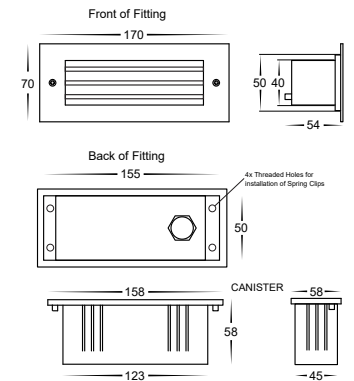

# Bata 316 Stainless Steel Brick Lights

|                          |  |
|--------------------------|--|
| <b>Name</b>              | Bata   |
| <b>Material</b>          | 316 Stainless Steel Face + Aluminium Body  |
| <b>Colour</b>            | Stainless Steel or Poly Powder Coated Black or White   |
| <b>IP Rating</b>         | IP54   |
| <b>Colour Temp</b>       | <div style="display: flex; gap: 5px;"> <div style="width: 10px; height: 10px; background-color: #FFD700; border: 1px solid black;"></div> 3000k<br/> <div style="width: 10px; height: 10px; background-color: #ADD8E6; border: 1px solid black;"></div> 4000k<br/> <div style="width: 10px; height: 10px; background-color: #00CED1; border: 1px solid black;"></div> 5000k         </div> |
| <b>IK Rating</b>         | IK06   |
| <b>Installation Type</b> | Wall - Recessed  |
| <b>Diffuser Type</b>     | Glass  |
| <b>Cable Length</b>      | 150mm  |
| <b>Lamp Base</b>         | Built in LED   |
| <b>Max Wattage</b>       | 6w   |
| <b>Protection Class</b>  | 12v DC = 3 (No Earth Required)<br>240v = 1 (Earth Required)  |
| <b>Lamp Expectancy</b>   | <30,000hrs   |
| <b>CRI</b>               | CRI>80   |
| <b>Dimmable</b>          | No   |
| <b>Warranty</b>          | 3 Years Replacement*   |

## Dimensions

Warranty Terms & Conditions Website