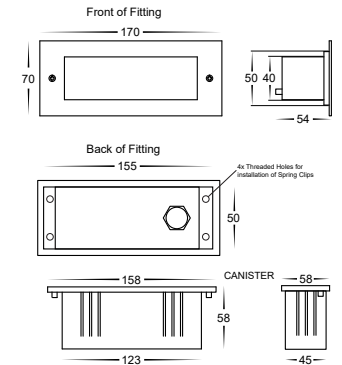

Bata 316 Stainless Steel Brick Lights

Name	Bata
Material	316 Stainless Steel Face + Aluminium Body
Colour	Stainless Steel or Poly Powder Coated Black or White
IP Rating	IP54
Colour Temp	<div style="display: flex; gap: 5px;"> <div style="width: 10px; height: 10px; background-color: #FFD700; border: 1px solid black;"></div> 3000k <div style="width: 10px; height: 10px; background-color: #ADD8E6; border: 1px solid black;"></div> 4000k <div style="width: 10px; height: 10px; background-color: #00CED1; border: 1px solid black;"></div> 5000k </div>
IK Rating	IK06
Installation Type	Wall - Recessed
Diffuser Type	Glass
Cable Length	150mm
Lamp Base	Built in LED
Max Wattage	6w
Protection Class	12v DC = 3 (No Earth Required) 240v = 1 (Earth Required)
Lamp Expectancy	<30,000hrs
CRI	CRI>80
Dimmable	No
Warranty	3 Years Replacement*

Dimensions

Warranty Terms & Conditions Website

Product Ordering

Image	Part Number	Colour Temp	Lumens	Input Voltage	Beam Angle	Included LED	Barcode
	HV3005T-SS316-12V	<div style="display: flex; gap: 5px;"> <div style="width: 10px; height: 10px; background-color: #FFD700; border: 1px solid black;"></div> 3000K <div style="width: 10px; height: 10px; background-color: #ADD8E6; border: 1px solid black;"></div> 4000K <div style="width: 10px; height: 10px; background-color: #00CED1; border: 1px solid black;"></div> 5500K </div>	480lm 510lm 540lm	12v DC	120°	TRI Colour 6w Built in LED	9350418012159
	HV3005T-BLK-12V						9350418012166
	HV3005T-WHT-12V						9350418030559
	HV3005T-SS316-240V			240v AC			9350418035509
	HV3005T-BLK-240V						9350418035493
	HV3005T-WHT-240V						9350418035516