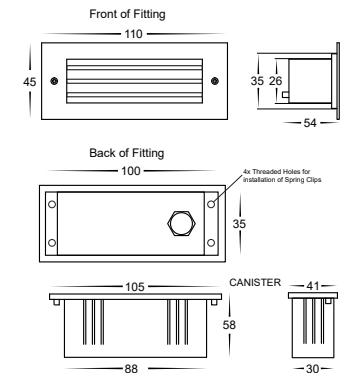

Bata 316 Stainless Steel Brick Lights

Name	Bata
Material	316 Stainless Steel Face + Aluminium Body
Colour	Stainless Steel or Poly Powder Coated Black or White
IP Rating	IP54
Colour Temp	<div style="display: flex; gap: 5px;"> <div style="width: 10px; height: 10px; background-color: #FFD700; border: 1px solid black;"></div> 3000k <div style="width: 10px; height: 10px; background-color: #ADD8E6; border: 1px solid black;"></div> 4000k <div style="width: 10px; height: 10px; background-color: #00CED1; border: 1px solid black;"></div> 5000k </div>
IK Rating	IK06
Installation Type	Wall - Recessed
Diffuser Type	Glass
Cable Length	150mm
Lamp Base	Built in LED
Max Wattage	3w
Protection Class	12v DC = 3 (No Earth Required) 240v = 1 (Earth Required)
Lamp Expectancy	<30,000hrs
CRI	CRI>80
Dimmable	No
Warranty	3 Years Replacement*

Dimensions

Warranty Terms & Conditions Website

Product Ordering

Image	Part Number	Colour Temp	Lumens	Input Voltage	Beam Angle	Included LED	Barcode
	HV3008T-SS316-12V	<div style="display: flex; gap: 5px;"> <div style="width: 10px; height: 10px; background-color: #FFD700; border: 1px solid black;"></div> 3000K <div style="width: 10px; height: 10px; background-color: #ADD8E6; border: 1px solid black;"></div> 4000K <div style="width: 10px; height: 10px; background-color: #00CED1; border: 1px solid black;"></div> 5500K </div>	240lm 255lm 270lm	12v DC	120°	TRI Colour 3w Built in LED	9350418012210
	HV3008T-BLK-12V						9350418012227
	HV3008T-WHT-12V						9350418030580
	HV3008T-SS316-240V			240v AC			9350418035592
	HV3008T-BLK-240V						9350418035585
	HV3008T-WHT-240V						9350418035608