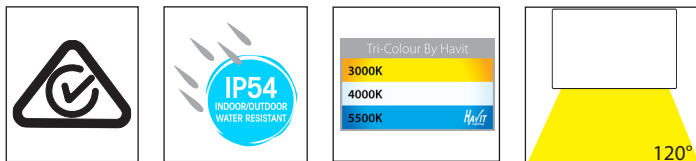

Mood Wall or Step Lights

Product Specifications

| | |
|-------------------|--|
| Name | Mood |
| Material | 316 Stainless Steel, Solid Brass or Solid Bronze |
| Colour | Stainless Steel, Graphite, Bronze, Poly Powder Coated Black or White |
| IP Rating | IP54 |
| IK Rating | IK10 |
| Installation Type | Wall - Surface Mounted |
| Cable Length | 300mm |
| Lamp Base | Built in LED |
| Max Wattage | 6w |
| Protection Class | 3 (No Earth Required) |
| Lamp Expectancy | <30,000hrs |
| CRI | CRI>80 |
| Diffuser Type | Glass |
| Dimmable | No |
| Warranty | 3 Years Replacement* |