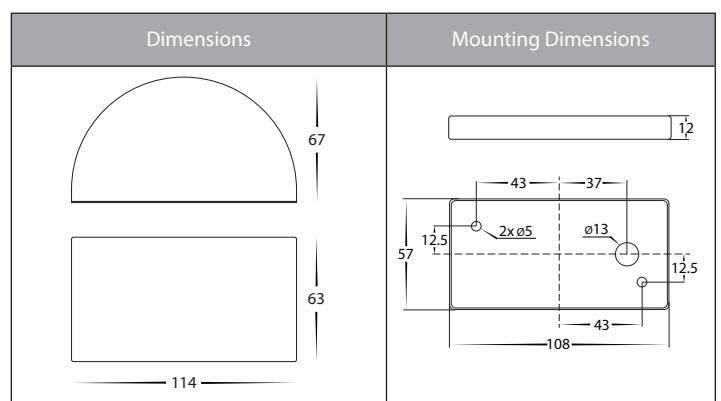

Product Ordering

Image	Part Number	Colour Temp	Lumens	Input Voltage	Beam Angle	Included LED	Barcode
	HV3282T-BLK	3000k 4000k 5500k	460lm 490lm 520lm	12v DC	120°	TRI Colour 6w Built in LED	9350418011060
	HV3282T-BRZ	3000k 4000k 5500k	460lm 490lm 520lm	12v DC	120°	TRI Colour 6w Built in LED	9350418010186
	HV3282T-GPH	3000k 4000k 5500k	460lm 490lm 520lm	12v DC	120°	TRI Colour 6w Built in LED	9350418019561
	HV3282T-SS316	3000k 4000k 5500k	460lm 490lm 520lm	12v DC	120°	TRI Colour 6w Built in LED	9350418025760
	HV3282T-WHT	3000k 4000k 5500k	460lm 490lm 520lm	12v DC	120°	TRI Colour 6w Built in LED	9350418011077

*Items ordered after 01-01-2022