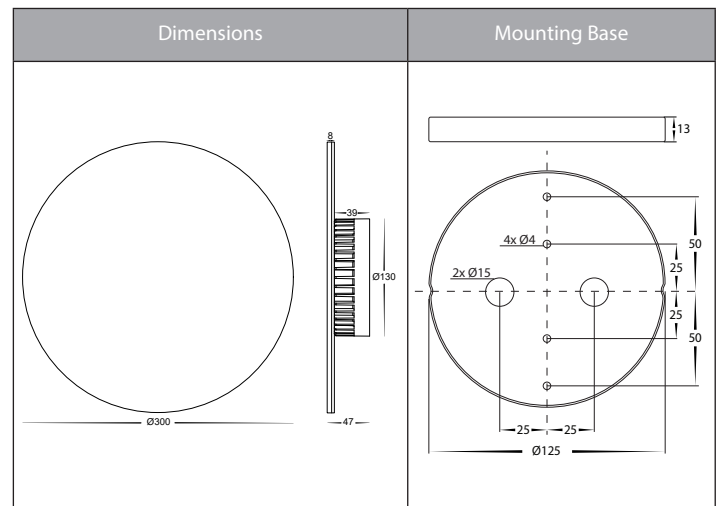

Product Ordering

Image	Part Number	Colour Temp	Lumens	Input Voltage	Beam Angle	Included LED	Barcode
	HV3594T-BLK	3000k 4000k 5500k	1920lm 2040lm 2160lm	240v AC	180°	TRI Colour 24w Built in LED	9350418019370
	HV3594T-BLK-12V	3000k 4000k 5500k	1920lm 2040lm 2160lm	12v DC	180°	TRI Colour 24w Built in LED	9350418029553
	HV3594T-WHT	3000k 4000k 5500k	1920lm 2040lm 2160lm	240v AC	180°	TRI Colour 24w Built in LED	9350418019387
	HV3594T-WHT-12V	3000k 4000k 5500k	1920lm 2040lm 2160lm	12v DC	180°	TRI Colour 24w Built in LED	9350418029560

*Items ordered after 01-01-2022