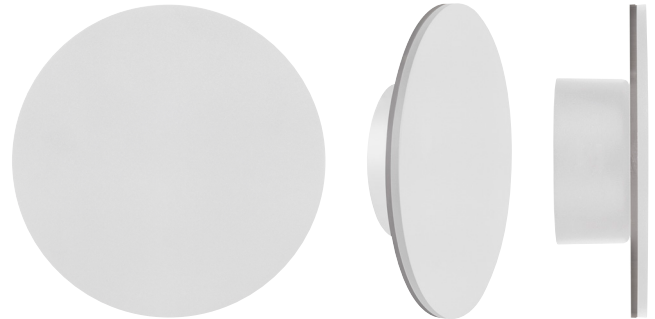

Halo Aluminium Wall Lights

Product Specifications

Name	Halo
Material	Aluminium
Colour	Poly Powder Coated Black or White
IP Rating	IP65
Installation Type	Wall - Surface Mounted
Lamp Base	Built in LED
Max Wattage	24w
Protection Class	240v - 1 (Earth Required)
	12v DC - 3 (No Earth Required)
Lamp Expectancy	<30,000hrs
Diffuser Type	Polycarbonate
CRI	CRI>80
IK Rating	IK10
Dimmable	Yes - Triac (240v Model Only)
Warranty	3 Years Replacement*

Optional Havit Compatible Accessories

Image	Part Number	Description
	HV9625	LED Dimmer - 300w Max

Product Ordering

Image	Part Number	Colour Temp	Lumens	Input Voltage	Beam Angle	Included LED	Barcode
	HV3594T-BLK	3000k 4000k 5500k	1920lm 2040lm 2160lm	240v AC	180°	TRI Colour 24w Built in LED	9350418019370
	HV3594T-BLK-12V	3000k 4000k 5500k	1920lm 2040lm 2160lm	12v DC	180°	TRI Colour 24w Built in LED	9350418029553
	HV3594T-WHT	3000k 4000k 5500k	1920lm 2040lm 2160lm	240v AC	180°	TRI Colour 24w Built in LED	9350418019387
	HV3594T-WHT-12V	3000k 4000k 5500k	1920lm 2040lm 2160lm	12v DC	180°	TRI Colour 24w Built in LED	9350418029560