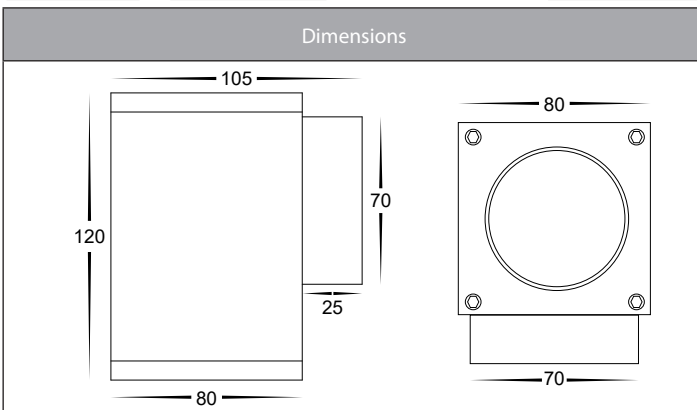

## Product Specifications

Name	Quadru
Material	Aluminium
Colour	Poly Powder Coated Black or White
IP Rating	IP54
IK Rating	IK08
Installation Type	Wall - Surface Mounted
Lamp Base	GU10
Max Wattage	1x 35w
Protection Class	1 (Earth Required)
Lamp Expectancy	<30,000hrs
Diffuser Type	Clear Glass
CRI	CRI>80
Dimmable	No - not with globes supplied
Warranty	3 Years Replacement*

## Product Ordering

Image	Part Number	Colour Temp	Lumens	Input Voltage	Beam Angle	Included LED	Barcode
	<b>HV3623T-BLK</b>	3000k 4000k 5500k	270lm 285lm 300lm	240v AC	120°	<b>TRI Colour</b> 5w GU10 LED	9350418033901
	<b>HV3623T-WHT</b>	3000k 4000k 5500k	270lm 285lm 300lm	240v AC	120°	<b>TRI Colour</b> 5w GU10 LED	9350418033918