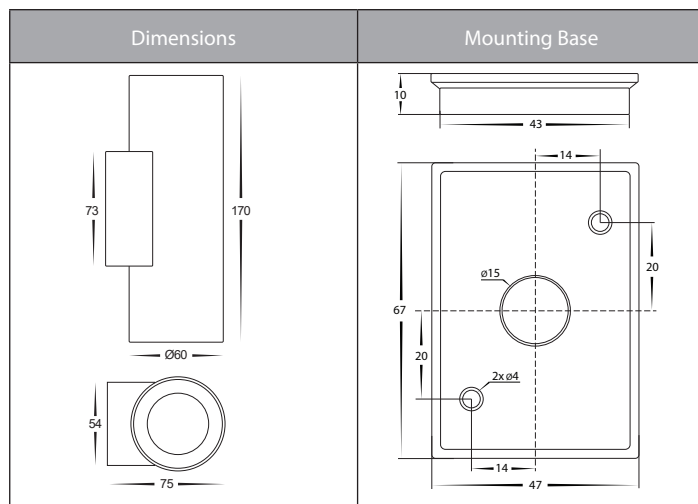

Aries 316 Stainless Steel Up & Down Wall Light

Product Specifications

Name	Aries
Material	316 Stainless Steel
Colour	Polished Stainless Steel, Black , White & Antique Brass
IP Rating	IP65
IK Rating	IK08
Installation Type	Wall - Surface Mounted
Lamp Base	Built in LED
Max Wattage	2x 6w
Protection Class	1 (Earth Required)
Lamp Expectancy	<30,000hrs
Diffuser Type	Clear Glass
CRI	CRI>80
Dimmable	No
Warranty	3 Years Replacement*

Product Ordering

Image	Part Number	Colour Temp	Lumens	Input Voltage	Beam Angle	Included LED	Barcode
	HV3626T-AB	3000k 4000k 5500k	2x 448lm 2x 576lm 2x 534lm	240v AC	60°	TRI Colour 2x 6w Built in LED	9350418025890
	HV3626T-BLK	3000k 4000k 5500k	2x 448lm 2x 576lm 2x 534lm	240v AC	60°	TRI Colour 2x 6w Built in LED	9350418006431
	HV3626T-PSS316	3000k 4000k 5500k	2x 448lm 2x 576lm 2x 534lm	240v AC	60°	TRI Colour 2x 6w Built in LED	9350418006424
	HV3626T-WHT	3000k 4000k 5500k	2x 448lm 2x 576lm 2x 534lm	240v AC	60°	TRI Colour 2x 6w Built in LED	9350418006905