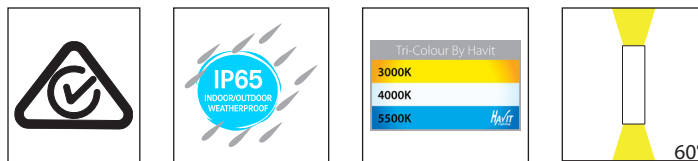

Aries 316 Stainless Steel Up & Down Wall Light

Product Specifications

Name	Aries
Material	316 Stainless Steel
Colour	Polished Stainless Steel, Black , White & Antique Brass
IP Rating	IP65
IK Rating	IK08
Installation Type	Wall - Surface Mounted
Lamp Base	Built in LED
Max Wattage	2x 6w
Protection Class	1 (Earth Required)
Lamp Expectancy	<30,000hrs
Diffuser Type	Clear Glass
CRI	CRI>80
Dimmable	No
Warranty	3 Years Replacement*