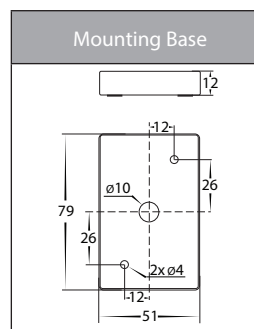

Product Ordering

Image	Part Number	Colour Temp	Lumens	Input Voltage	Beam Angle	Included LED	Barcode
	HV3629T-BLK	3000k 4000k 5500k	2x 1200lm 2x 1275lm 2x 1350lm	240v AC	60°	TRI Colour 2x 15w Built in LED	9350418011985
	HV3629T-WHT	3000k 4000k 5500k	2x 1200lm 2x 1275lm 2x 1350lm	240v AC	60°	TRI Colour 2x 15w Built in LED	9350418012135
	HV3629T-BLK-SQ	3000k 4000k 5500k	2x 1200lm 2x 1275lm 2x 1350lm	240v AC	60°	TRI Colour 2x 15w Built in LED	9350418012678
	HV3629T-WHT-SQ	3000k 4000k 5500k	2x 1200lm 2x 1275lm 2x 1350lm	240v AC	60°	TRI Colour 2x 15w Built in LED	9350418012685

*Items ordered after 01-01-2022