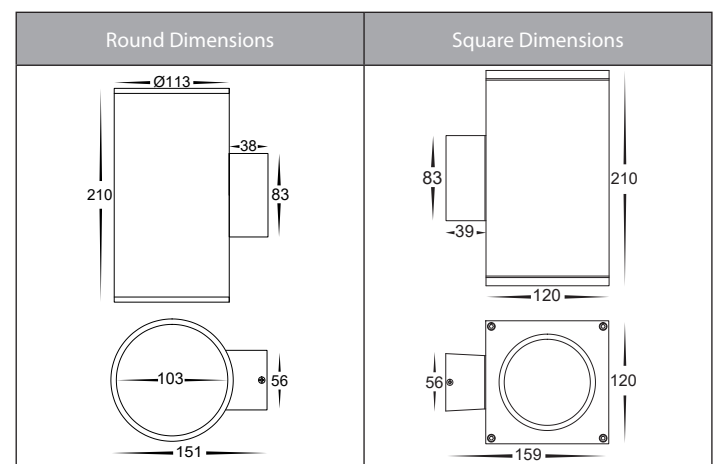

Porter Aluminium Up & Down Wall Light

Product Specifications

Name	Porter
Material	Aluminium
Colour	Poly Powder Coated Black or White
IP Rating	IP54
IK Rating	IK08
Installation Type	Wall - Surface Mounted
Lamp Base	Built in LED
Max Wattage	2x 15w
Protection Class	1 (Earth Required)
Lamp Expectancy	<30,000hrs
Diffuser Type	Clear Glass
CRI	CRI>80
Dimmable	Yes - Triac Dimming
Warranty	3 Years Replacement*

Optional Havit Compatible Accessories

Image	Part Number	Description
	HV9625	LED Dimmer - 300w Max

Product Ordering

Image	Part Number	Colour Temp	Lumens	Input Voltage	Beam Angle	Included LED	Barcode
	HV3629T-BLK	3000k 4000k 5500k	2x 1200lm 2x 1275lm 2x 1350lm	240v AC	60°	TRI Colour 2x 15w Built in LED	9350418011985
	HV3629T-WHT	3000k 4000k 5500k	2x 1200lm 2x 1275lm 2x 1350lm	240v AC	60°	TRI Colour 2x 15w Built in LED	9350418012135
	HV3629T-BLK-SQ	3000k 4000k 5500k	2x 1200lm 2x 1275lm 2x 1350lm	240v AC	60°	TRI Colour 2x 15w Built in LED	9350418012678
	HV3629T-WHT-SQ	3000k 4000k 5500k	2x 1200lm 2x 1275lm 2x 1350lm	240v AC	60°	TRI Colour 2x 15w Built in LED	9350418012685