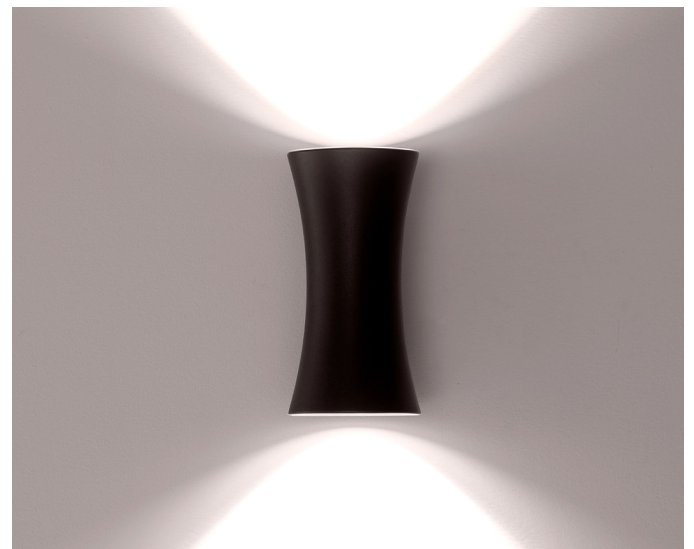

Savannah Aluminium Up & Down Wall Light

Product Specifications

Name	Platz
Material	Aluminium
Colour	Poly Powder Coated Black or White
IP Rating	IP54
IK Rating	IK08
Installation Type	Wall - Surface Mounted
Lamp Base	Built in LED
Max Wattage	2x 4.5w
Protection Class	1 (Earth Required)
Lamp Expectancy	<30,000hrs
Diffuser Type	Clear Glass
CRI	CRI>80
Dimmable	No
Warranty	3 Years Replacement*

Dimensions	Mounting Bracket
<p>Base Width = 61mm</p>	

Product Ordering

Image	Part Number	Colour Temp	Lumens	Input Voltage	Beam Angle	Included LED	Barcode
	HV3635T-BLK	3000k 4000k 5500k	2x 225lm 2x 230lm 2x 235lm	240v AC	60°	TRI Colour 2x 4.5w Built in LED	9350418010452
	HV3635T-WHT	3000k 4000k 5500k	2x 225lm 2x 230lm 2x 235lm	240v AC	60°	TRI Colour 2x 4.5w Built in LED	9350418010469