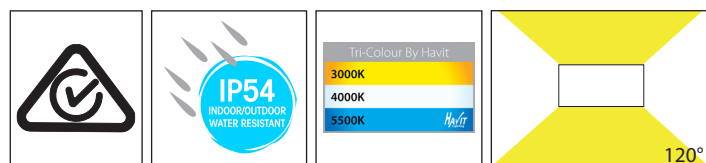

Nikki Aluminium Up & Down Wall Light

Product Specifications

| | |
|-------------------|-----------------------------------|
| Name | Nikki |
| Material | Aluminium |
| Colour | Poly Powder Coated Black or White |
| IP Rating | IP54 |
| IK Rating | IK08 |
| Installation Type | Wall - Surface Mounted |
| Lamp Base | Built in LED |
| Max Wattage | 10w |
| Protection Class | 1 (Earth Required) |
| Lamp Expectancy | <30,000hrs |
| Diffuser Type | Clear Glass |
| CRI | CRI>80 |
| Dimmable | No |
| Warranty | 3 Years Replacement* |

| Dimensions | Mounting Bracket |
|------------|------------------|
| | |

Product Ordering

| Image | Part Number | Colour Temp | Lumens | Input Voltage | Beam Angle | Included LED | Barcode |
|-------|--------------------|-------------------------|----------------------------------|---------------|------------|---------------------------------------|---------------|
| | HV3637T-BLK | 3000k 4000k 5500k | 2x 375lm 2x 400lm 2x 425lm | 240v AC | 120° | TRI Colour 10w Built in LED | 9350418010476 |
| | HV3637T-WHT | 3000k 4000k 5500k | 2x 375lm 2x 400lm 2x 425lm | 240v AC | 120° | TRI Colour 10w Built in LED | 9350418010483 |