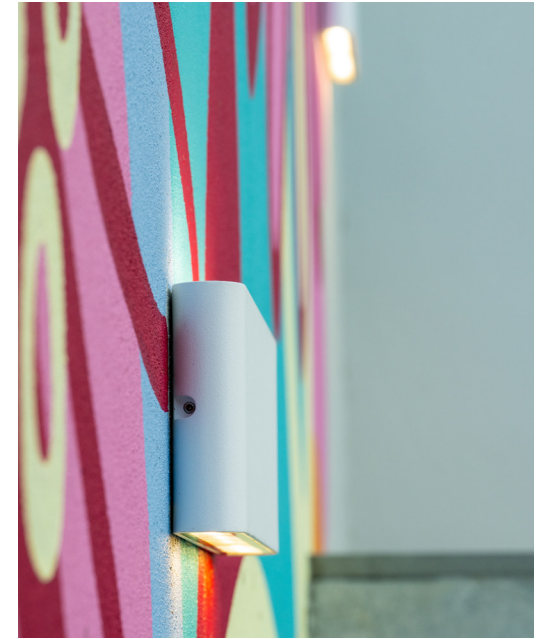

## Up & Down Wall Lights

Name	Lisse
Material	Aluminium
Colour	Poly Powder Coated Black or White
IP Rating	IP54
Colour Temp	<div style="display: flex; gap: 5px;"> <div style="width: 10px; height: 10px; background-color: #FFD700; border: 1px solid black;"></div> 3000k  <div style="width: 10px; height: 10px; background-color: #ADD8E6; border: 1px solid black;"></div> 4000k  <div style="width: 10px; height: 10px; background-color: #00CED1; border: 1px solid black;"></div> 5500k         </div>
IK Rating	IK08
Installation Type	Wall - Surface Mounted
Diffuser Type	Glass
Lamp Base	Built in LED
Max Wattage	2x 3w LED
Protection Class	240v = 1 (Requires Earth) 12v DC = 3 (No Earth Required)
Lamp Expectancy	<30,000hrs
CRI	CRI>80
Dimmable	No
Warranty	3 Years Replacement