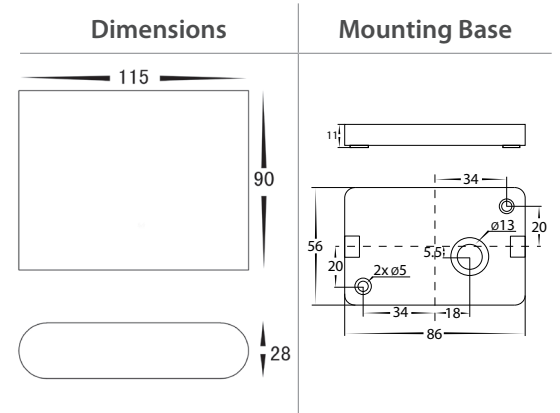

## Up & Down Wall Lights

Name	Lisse
Material	Aluminium
Colour	Poly Powder Coated Black or White
IP Rating	IP54
Colour Temp	<div style="display: flex; gap: 5px;"> <div style="width: 10px; height: 10px; background-color: #FFD700; border: 1px solid black;"></div> 3000k  <div style="width: 10px; height: 10px; background-color: #ADD8E6; border: 1px solid black;"></div> 4000k  <div style="width: 10px; height: 10px; background-color: #00CED1; border: 1px solid black;"></div> 5500k         </div>
IK Rating	IK08
Installation Type	Wall - Surface Mounted
Diffuser Type	Glass
Lamp Base	Built in LED
Max Wattage	2x 3w LED
Protection Class	240v = 1 (Requires Earth) 12v DC = 3 (No Earth Required)
Lamp Expectancy	<30,000hrs
CRI	CRI>80
Dimmable	No
Warranty	3 Years Replacement

### Product Ordering

Image	Part Number	Colour Temp	Lumens	Input Voltage	Beam Angle	Included LED	Barcode
	<b>HV3642T-BLK-240V</b>	3000k 4000k 5500k	2x 180lm 2x 187lm 2x 195lm	240V AC	120°	<b>TRI Colour</b> 2x 3w Built in LED	9350418012067
	<b>HV3642T-BLK-12V</b>			12V DC			9350418010957
	<b>HV3642T-WHT-240V</b>			240V AC			9350418012074
	<b>HV3642T-WHT-12V</b>			12V DC			9350418010964