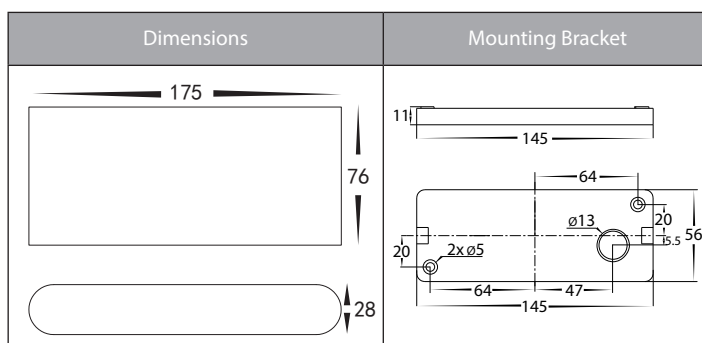

Product Ordering

Image	Part Number	Colour Temp	Lumens	Input Voltage	Beam Angle	Included LED	Barcode
	HV3643T-BLK-240V	3000k 4000k 5500k	360lm 375lm 390lm	240v AC	120°	TRI Colour 6w Built in LED	9350418012081
	HV3643T-BLK-12V	3000k 4000k 5500k	360lm 375lm 390lm	12v DC	120°	TRI Colour 6w Built in LED	9350418010971
	HV3643RGBW-BLK	RGBW (RGB + 3000K)	160lm (3000k)	12v DC	120°	RGBW 6w Built in LED	9350418019059
	HV3643T-WHT-240V	3000k 4000k 5500k	360lm 375lm 390lm	240v AC	120°	TRI Colour 6w Built in LED	9350418012098
	HV3643T-WHT-12V	3000k 4000k 5500k	360lm 375lm 390lm	12v DC	120°	TRI Colour 6w Built in LED	9350418010988
	HV3643RGBW-WHT	RGBW (RGB + 3000K)	160lm (3000k)	12v DC	120°	RGBW 6w Built in LED	9350418019066

*Items ordered after 01-01-2022