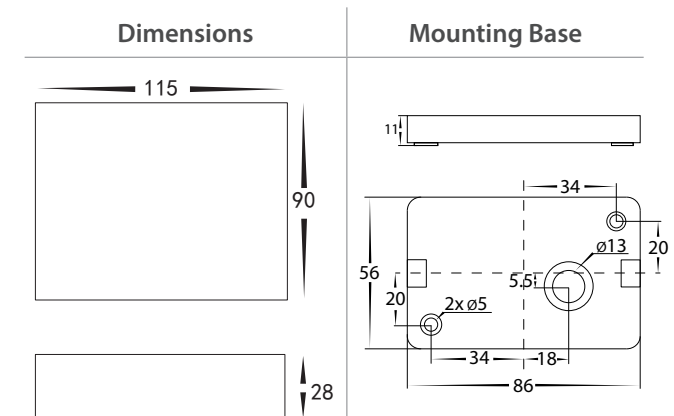

Essil Aluminium Black or White

Up & Down Wall Lights

Name	Essil
Material	Aluminium
Colour	Poly Powder Coated Black or White
IP Rating	IP54
Colour Temp	<div style="display: flex; gap: 5px;"> <div style="width: 10px; height: 10px; background-color: #FFD700; border: 1px solid black;"></div> 3000k <div style="width: 10px; height: 10px; background-color: #ADD8E6; border: 1px solid black;"></div> 4000k <div style="width: 10px; height: 10px; background-color: #00CED1; border: 1px solid black;"></div> 5500k </div>
IK Rating	IK08
Installation Type	Wall - Surface Mounted
Diffuser Type	Glass
Lamp Base	Built in LED
Max Wattage	2x 3w LED
Protection Class	240v = 1 (Requires Earth) 12v DC = 3 (No Earth Required)
Lamp Expectancy	<30,000hrs
CRI	CRI>80
Dimmable	No
Warranty	3 Years Replacement

Product Ordering

Image	Part Number	Colour Temp	Lumens	Input Voltage	Beam Angle	Included LED	Barcode
	HV3646T-BLK-240V	3000k 4000k 5500k	2x 180lm 2x 187lm 2x 195lm	240V AC	120°	TRI Colour 2x 3w Built in LED	9350418016799
	HV3646T-BLK-12V			12V DC			9350418016805
	HV3646T-WHT-240V			240V AC			9350418016812
	HV3646T-WHT-12V			12V DC			9350418016829