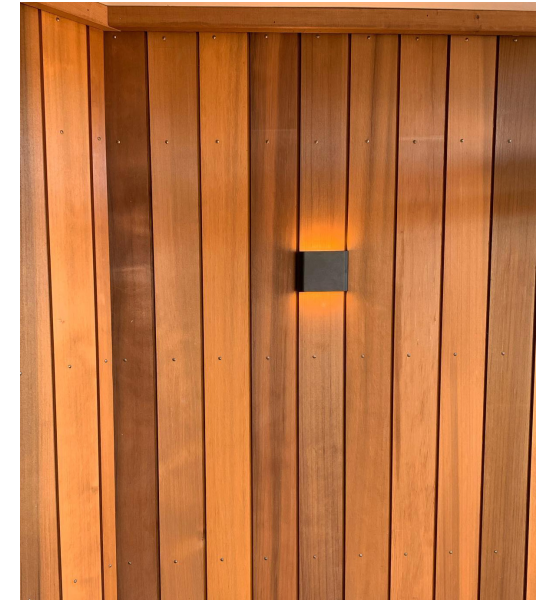

Essil Aluminium Black or White

Up & Down Wall Lights

Name	Essil
Material	Aluminium
Colour	Poly Powder Coated Black or White
IP Rating	IP54
Colour Temp	<div style="display: flex; gap: 5px;"> <div style="width: 10px; height: 10px; background-color: #FFD700; border: 1px solid black;"></div> 3000k <div style="width: 10px; height: 10px; background-color: #ADD8E6; border: 1px solid black;"></div> 4000k <div style="width: 10px; height: 10px; background-color: #00CED1; border: 1px solid black;"></div> 5500k </div>
IK Rating	IK08
Installation Type	Wall - Surface Mounted
Diffuser Type	Glass
Lamp Base	Built in LED
Max Wattage	2x 3w LED
Protection Class	240v = 1 (Requires Earth) 12v DC = 3 (No Earth Required)
Lamp Expectancy	<30,000hrs
CRI	CRI>80
Dimmable	No
Warranty	3 Years Replacement

Product Ordering

Image	Part Number	Colour Temp	Lumens	Input Voltage	Beam Angle	Included LED	Barcode
	HV3646T-BLK-240V	3000k 4000k 5500k	2x 180lm 2x 187lm 2x 195lm	240V AC	120°	TRI Colour 2x 3w Built in LED	9350418016799
	HV3646T-BLK-12V			12V DC			9350418016805
	HV3646T-WHT-240V			240V AC			9350418016812
	HV3646T-WHT-12V			12V DC			9350418016829