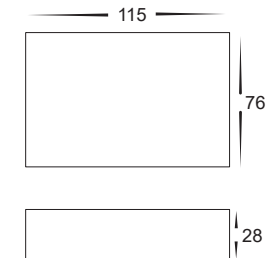

Mounting Bracket