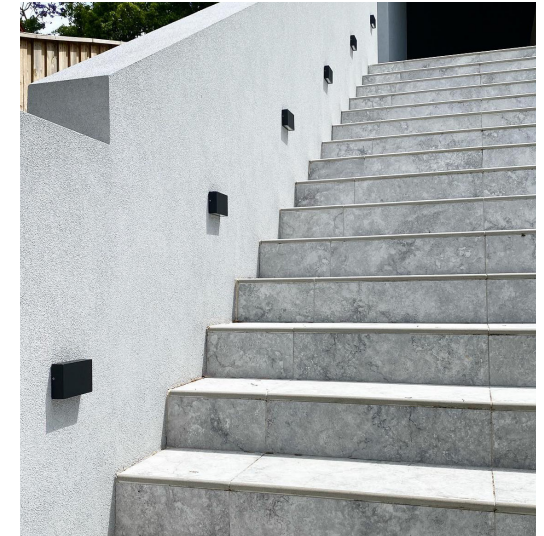

Essil Aluminium Black or White Fixed Down Wall Lights

Name	Essil
Material	Aluminium
Colour	Poly Powder Coated Black or White
IP Rating	IP54
Colour Temp	<div style="display: flex; gap: 5px;"> <div style="width: 10px; height: 10px; background-color: #FFC000; border: 1px solid black;"></div> 3000k <div style="width: 10px; height: 10px; background-color: #ADD8E6; border: 1px solid black;"></div> 4000k <div style="width: 10px; height: 10px; background-color: #008080; border: 1px solid black;"></div> 5500k </div>
IK Rating	IK08
Installation Type	Wall - Surface Mounted
Diffuser Type	Glass
Lamp Base	Built in LED
Max Wattage	4w LED
Protection Class	240v = 1 (Requires Earth) 12v DC = 3 (No Earth Required)
Lamp Expectancy	<30,000hrs
CRI	CRI>80
Dimmable	No
Warranty	3 Years Replacement