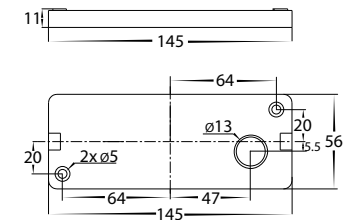

Optional Havit Compatible Accessories

Image	Part Number	Description
	12v DC LED Drivers	See Catalogue or Website for full range of 12v DC LED Drivers

120°

Tri-Colour By Havit
3000K
4000K
5500K

IP54
INDOOR/OUTDOOR
WATER RESISTANT

Warranty
Terms & Conditions

Website

Product Ordering

Image	Part Number	Colour Temp	Lumens	Input Voltage	Beam Angle	Included LED	Barcode
	HV3645T-BLK-240V	3000k 4000k 5500k	240lm 250lm 260lm	240V AC	120°	TRI Colour 4w Built in LED	9350418016751
	HV3645T-BLK-12V			12V DC			9350418016768
	HV3645T-WHT-240V			240V AC			9350418016775
	HV3645T-WHT-12V			12V DC			9350418016782