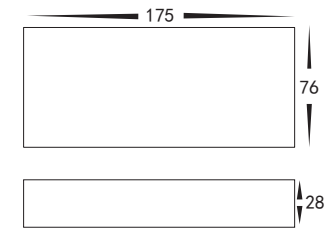

Essil Aluminium Black or White

Fixed Down Wall Lights

Name	Essil
Material	Aluminium
Colour	Poly Powder Coated Black or White
IP Rating	IP54
Colour Temp	3000k 4000k 5500k
IK Rating	IK08
Installation Type	Wall - Surface Mounted
Diffuser Type	Glass
Lamp Base	Built in LED
Max Wattage	6w LED
Protection Class	240v = 1 (Requires Earth) 12v DC = 3 (No Earth Required)
Lamp Expectancy	<30,000hrs
CRI	CRI>80
Dimmable	No
Warranty	3 Years Replacement

Dimensions

Mounting Bracket

Optional Havit Compatible Accessories

Image	Part Number	Description
	12v DC LED Drivers	See Catalogue or Website for full range of 12v DC LED Drivers

Product Ordering

Image	Part Number	Colour Temp	Lumens	Input Voltage	Beam Angle	Included LED	Barcode
	HV3647T-BLK-240V	3000k 4000k 5500k	360lm 375lm 390lm	240V AC	120°	TRI Colour 6w Built in LED	9350418016836
	HV3647T-BLK-12V			12V DC			9350418016843
	HV3647T-WHT-240V			240V AC			9350418016850
	HV3647T-WHT-12V			12V DC			9350418016867