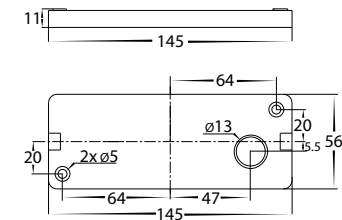

Essil Aluminium Black or White

Fixed Down Wall Lights

Name	Essil
Material	Aluminium
Colour	Poly Powder Coated Black or White
IP Rating	IP54
Colour Temp	<div style="display: flex; gap: 5px;"> <div style="width: 10px; height: 10px; background-color: #FFC000; border: 1px solid black;"></div> 3000k <div style="width: 10px; height: 10px; background-color: #ADD8E6; border: 1px solid black;"></div> 4000k <div style="width: 10px; height: 10px; background-color: #00B0F0; border: 1px solid black;"></div> 5500k </div>
IK Rating	IK08
Installation Type	Wall - Surface Mounted
Diffuser Type	Glass
Lamp Base	Built in LED
Max Wattage	6w LED
Protection Class	240v = 1 (Requires Earth) 12v DC = 3 (No Earth Required)
Lamp Expectancy	<30,000hrs
CRI	CRI>80
Dimmable	No
Warranty	3 Years Replacement

Dimensions

Mounting Bracket

Optional Havit Compatible Accessories

Image	Part Number	Description
	12v DC LED Drivers	See Catalogue or Website for full range of 12v DC LED Drivers

Product Ordering

Image	Part Number	Colour Temp	Lumens	Input Voltage	Beam Angle	Included LED	Barcode
	HV3647T-BLK-240V	3000k 4000k 5500k	360lm 375lm 390lm	240V AC	120°	TRI Colour 6w Built in LED	9350418016836
	HV3647T-BLK-12V			12V DC			9350418016843
	HV3647T-WHT-240V			240V AC			9350418016850
	HV3647T-WHT-12V			12V DC			9350418016867