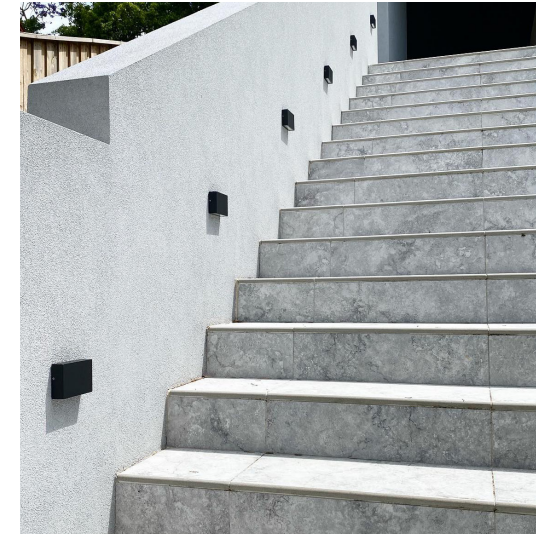

Essil Aluminium Black or White

Fixed Down Wall Lights

Name	Essil
Material	Aluminium
Colour	Poly Powder Coated Black or White
IP Rating	IP54
Colour Temp	<div style="display: flex; gap: 5px;"> <div style="width: 10px; height: 10px; background-color: #FFC000; border: 1px solid black;"></div> 3000k <div style="width: 10px; height: 10px; background-color: #ADD8E6; border: 1px solid black;"></div> 4000k <div style="width: 10px; height: 10px; background-color: #00B0F0; border: 1px solid black;"></div> 5500k </div>
IK Rating	IK08
Installation Type	Wall - Surface Mounted
Diffuser Type	Glass
Lamp Base	Built in LED
Max Wattage	6w LED
Protection Class	240v = 1 (Requires Earth) 12v DC = 3 (No Earth Required)
Lamp Expectancy	<30,000hrs
CRI	CRI>80
Dimmable	No
Warranty	3 Years Replacement