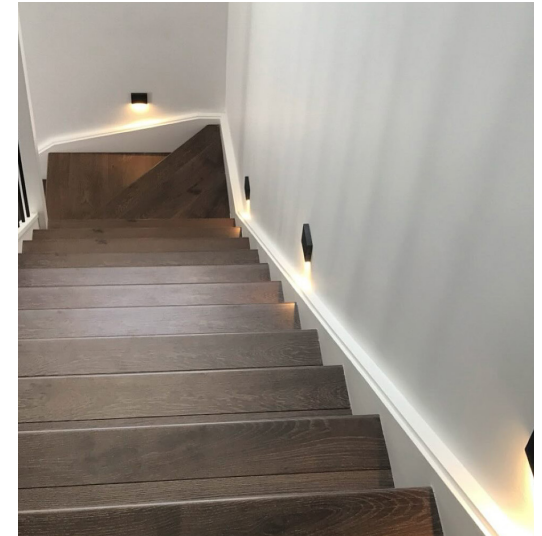

Essil Aluminium Black or White

Up & Down Wall Lights

Name	Essil
Material	Aluminium
Colour	Poly Powder Coated Black or White
IP Rating	IP54
Colour Temp	<div style="display: flex; gap: 5px;"> <div style="width: 10px; height: 10px; background-color: #FFC000; border: 1px solid black;"></div> 3000k <div style="width: 10px; height: 10px; background-color: #ADD8E6; border: 1px solid black;"></div> 4000k <div style="width: 10px; height: 10px; background-color: #00B0F0; border: 1px solid black;"></div> 5500k </div>
IK Rating	IK08
Installation Type	Wall - Surface Mounted
Diffuser Type	Glass
Lamp Base	Built in LED
Max Wattage	2x 5w LED
Protection Class	240v = 1 (Requires Earth) 12v DC = 3 (No Earth Required)
Lamp Expectancy	<30,000hrs
CRI	CRI>80
Dimmable	No
Warranty	3 Years Replacement