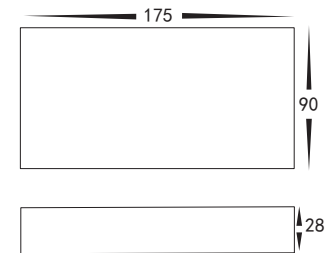

Essil Aluminium Black or White

Up & Down Wall Lights

Name	Essil
Material	Aluminium
Colour	Poly Powder Coated Black or White
IP Rating	IP54
Colour Temp	<div style="display: flex; gap: 5px;"> <div style="width: 10px; height: 10px; background-color: #FFC000; border: 1px solid black;"></div> 3000k <div style="width: 10px; height: 10px; background-color: #ADD8E6; border: 1px solid black;"></div> 4000k <div style="width: 10px; height: 10px; background-color: #00B0F0; border: 1px solid black;"></div> 5500k </div>
IK Rating	IK08
Installation Type	Wall - Surface Mounted
Diffuser Type	Glass
Lamp Base	Built in LED
Max Wattage	2x 5w LED
Protection Class	240v = 1 (Requires Earth) 12v DC = 3 (No Earth Required)
Lamp Expectancy	<30,000hrs
CRI	CRI>80
Dimmable	No
Warranty	3 Years Replacement

Dimensions

Mounting Bracket

Optional Havit Compatible Accessories

Image	Part Number	Description
	12v DC LED Drivers	See Catalogue or Website for full range of 12v DC LED Drivers

Product Ordering

Image	Part Number	Colour Temp	Lumens	Input Voltage	Beam Angle	Included LED	Barcode
	HV3648T-BLK-240V	3000k 4000k 5500k	2x 300lm 2x 310lm 2x 325lm	240V AC	120°	TRI Colour 2x 5w Built in LED	9350418016874
	HV3648T-BLK-12V			12V DC			9350418016881
	HV3648T-WHT-240V			240V AC			9350418016898
	HV3648T-WHT-12V			12V DC			9350418016904