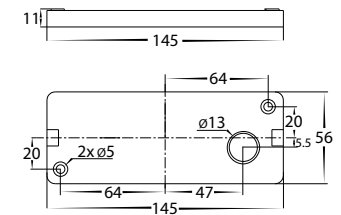

Essil Aluminium Black or White

Up & Down Wall Lights

Name	Essil
Material	Aluminium
Colour	Poly Powder Coated Black or White
IP Rating	IP54
Colour Temp	<div style="display: flex; gap: 5px;"> <div style="width: 10px; height: 10px; background-color: #FFC000; border: 1px solid black;"></div> 3000k <div style="width: 10px; height: 10px; background-color: #ADD8E6; border: 1px solid black;"></div> 4000k <div style="width: 10px; height: 10px; background-color: #00B0F0; border: 1px solid black;"></div> 5500k </div>
IK Rating	IK08
Installation Type	Wall - Surface Mounted
Diffuser Type	Glass
Lamp Base	Built in LED
Max Wattage	2x 5w LED
Protection Class	240v = 1 (Requires Earth) 12v DC = 3 (No Earth Required)
Lamp Expectancy	<30,000hrs
CRI	CRI>80
Dimmable	No
Warranty	3 Years Replacement

Dimensions

Mounting Bracket

Optional Havit Compatible Accessories

Image	Part Number	Description
	12v DC LED Drivers	See Catalogue or Website for full range of 12v DC LED Drivers

Product Ordering

Image	Part Number	Colour Temp	Lumens	Input Voltage	Beam Angle	Included LED	Barcode
	HV3648T-BLK-240V	3000k 4000k 5500k	2x 300lm 2x 310lm 2x 325lm	240V AC	120°	TRI Colour 2x 5w Built in LED	9350418016874
	HV3648T-BLK-12V			12V DC			9350418016881
	HV3648T-WHT-240V			240V AC			9350418016898
	HV3648T-WHT-12V			12V DC			9350418016904