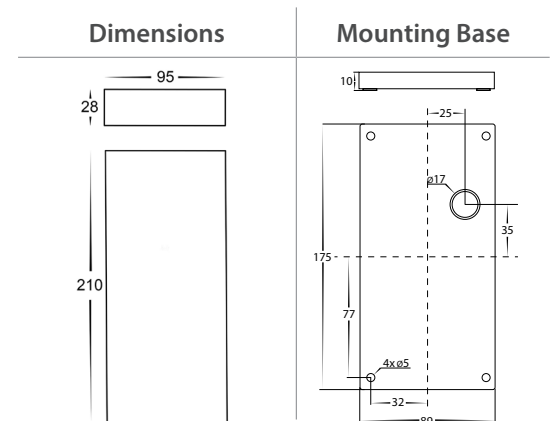

## Up & Down Wall Lights

Name	Essil
Material	Aluminium
Colour	Poly Powder Coated Black or White
IP Rating	IP54
Colour Temp	<div style="display: flex; gap: 5px;"> <div style="width: 10px; height: 10px; background-color: #FFD700; border: 1px solid black;"></div> 3000k  <div style="width: 10px; height: 10px; background-color: #ADD8E6; border: 1px solid black;"></div> 4000k  <div style="width: 10px; height: 10px; background-color: #00CED1; border: 1px solid black;"></div> 5500k         </div>
IK Rating	IK08
Installation Type	Wall - Surface Mounted
Diffuser Type	Glass
Lamp Base	Built in LED
Max Wattage	2x 6w LED
Protection Class	240v = 1 (Requires Earth) 12v DC = 3 (No Earth Required)
Lamp Expectancy	<30,000hrs
CRI	CRI>80
Dimmable	Triac Dimmable (240v Model Only)
Warranty	3 Years Replacement

### Product Ordering

Image	Part Number	Colour Temp	Lumens	Input Voltage	Beam Angle	Included LED	Barcode
	<b>HV3649T-BLK-240V</b>	3000k 4000k 5500k	2x 350lm 2x 360lm 2x 370lm	240V AC	120°	TRI Colour 2x 6w Built in LED	9350418018113
	<b>HV3649T-BLK-12V</b>			12V DC			9350418018137
	<b>HV3649T-WHT-240V</b>			240V AC			9350418018120
	<b>HV3649T-WHT-12V</b>			12V DC			9350418018144