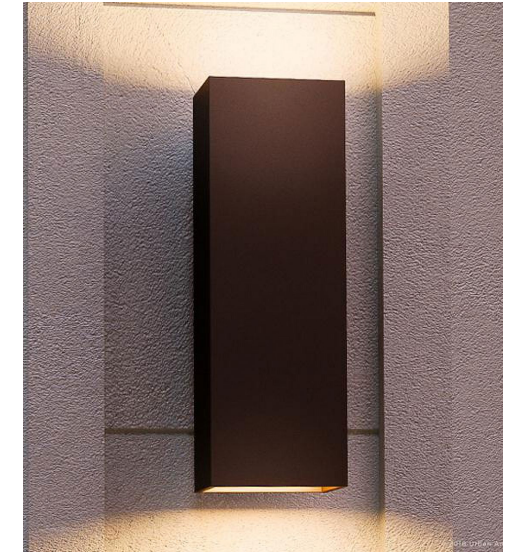

# Essil Aluminium Black or White

## Up & Down Wall Lights

Name	Essil
Material	Aluminium
Colour	Poly Powder Coated Black or White
IP Rating	IP54
Colour Temp	<div style="display: flex; gap: 5px;"> <div style="width: 10px; height: 10px; background-color: #FFD700; border: 1px solid black;"></div> 3000k  <div style="width: 10px; height: 10px; background-color: #ADD8E6; border: 1px solid black;"></div> 4000k  <div style="width: 10px; height: 10px; background-color: #00CED1; border: 1px solid black;"></div> 5500k         </div>
IK Rating	IK08
Installation Type	Wall - Surface Mounted
Diffuser Type	Glass
Lamp Base	Built in LED
Max Wattage	2x 6w LED
Protection Class	240v = 1 (Requires Earth) 12v DC = 3 (No Earth Required)
Lamp Expectancy	<30,000hrs
CRI	CRI>80
Dimmable	Triac Dimmable (240v Model Only)
Warranty	3 Years Replacement