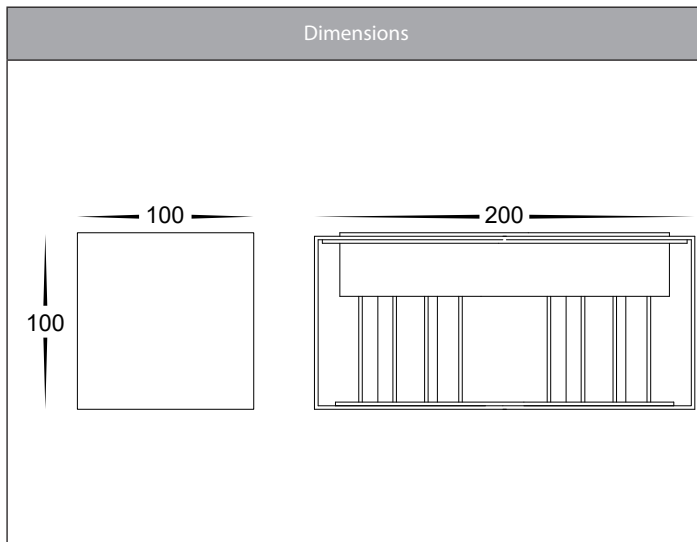

Versa Aluminium Black or White Up & Down Wall Lights

Product Specifications

Name	Versa
Material	Aluminium
Colour	Poly Powder Coated Black or White
IP Rating	IP65
Installation Type	Wall - Surface Mounted
Lamp Base	Built in LED
Max Wattage	4x 3w LED
Protection Class	1 (Earth Required)
Lamp Expectancy	<30,000hrs
Diffuser Type	Glass
CRI	CRI>80
Dimmable	Yes - Triac Dimmable
IK Rating	IK08
Warranty	3 Years Replacement*

Product Ordering

Image	Part Number	Colour Temp	Lumens	Input Voltage	Beam Angle	Included LED	Barcode
	HV36582T-BLK-SQ	3000k 4000k 5500k	4x 220lm 4x 230lm 4x 240lm	240v AC	5° - 120° (Adjustable)	TRI Colour 4x 3w Built in LED	9350418032676
	HV36582T-WHT-SQ	3000k 4000k 5500k	4x 220lm 4x 230lm 4x 240lm	240v AC	5° - 120° (Adjustable)	TRI Colour 4x 3w Built in LED	9350418032683