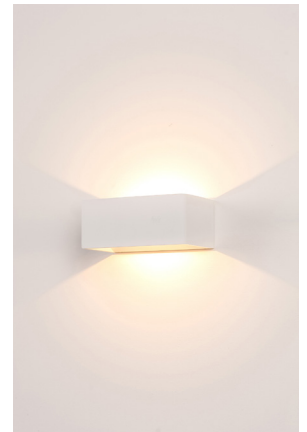

Mia Aluminium Black or White Up & Down Wall Lights

Product Specifications

Name	Mia
Material	Aluminium
Colour	Poly Powder Coated Black or White
IP Rating	IP54
Installation Type	Wall - Surface Mounted
Lamp Base	Built in LED
Max Wattage	1x 9w LED
Protection Class	240v - 1 (Earth Required)
Lamp Expectancy	<30,000hrs
Diffuser Type	Glass
CRI	CRI>80
Dimmable	No
IK Rating	IK09
Warranty	3 Years Replacement*

Dimensions	Mounting Bracket

Product Ordering

Image	Part Number	Colour Temp	Lumens	Input Voltage	Beam Angle	Included LED	Barcode
	HV3665T-BLK	3000k 4000k 5500k	400lm 425lm 450lm	240v AC	120°	TRI Colour 9w Built in LED	9350418014313
	HV3665T-WHT	3000k 4000k 5500k	400lm 425lm 450lm	240v AC	120°	TRI Colour 9w Built in LED	9350418014320