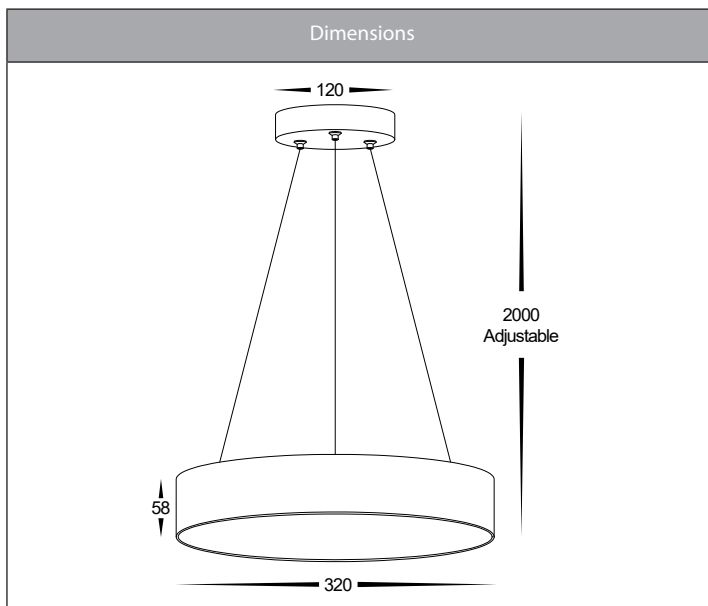

Product Ordering

Image	Part Number	Colour Temp	Lumens	Input Voltage	Beam Angle	Included LED	Barcode
	HV5893T-BLK-PDT	3000k 4000k 5000k	2055lm 2130lm 2210lm	240v AC	120°	TRI Colour 30w Built in LED	9350418005397
	HV5893T-WHT-PDT	3000k 4000k 5000k	2055lm 2130lm 2210lm	240v AC	120°	TRI Colour 30w Built in LED	9350418005403

*Items ordered after 01-01-2022