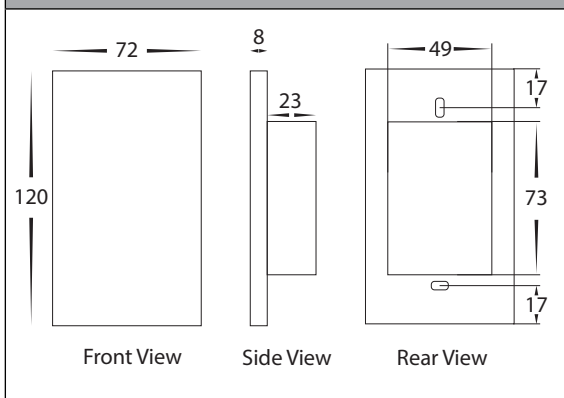

WiFi 3 Gang Wall Switch

PRODUCT SPECIFICATIONS

Material	Plastic with Glass Front
Colour	White or Black
IP Rating	IP20
Frequency	Wifi 2.4ghz
Output	3 Gang
Input Voltage	240v
Load	3x 300w LED
Dimmable	No
Neutral Required	No - Capacitor Supplied
Warranty	3 Years Replacement*

IP RATING 	APPROVAL 	APP
----------------------	---------------------	----------------

--	--

DIMENSIONS

Product Ordering

Image	Part Number	Colour	Barcode
	HV9110-3	White	9350418030368
	HV9120-3	White with Gold Trim	9350418035080
	HV9210-3	Black	9350418035127
	HV9220-3	Black with Gold Trim	9350418035172