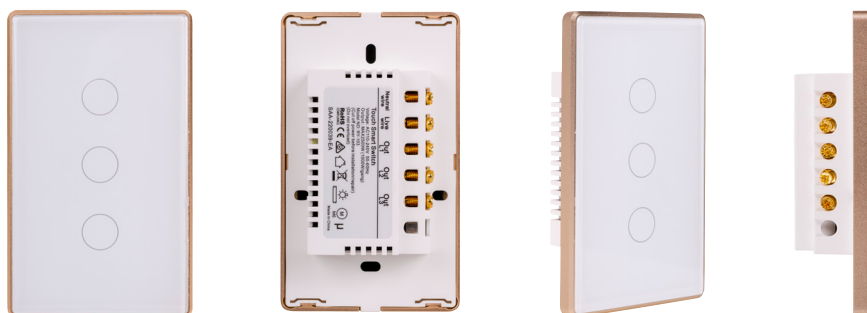

WiFi 3 Gang Wall Switch

PRODUCT SPECIFICATIONS

Material	Plastic with Glass Front
Colour	White or Black
IP Rating	IP20
Frequency	Wifi 2.4ghz
Output	3 Gang
Input Voltage	240v
Load	3x 300w LED
Dimmable	No
Neutral Required	No - Capacitor Supplied
Warranty	3 Years Replacement*

IP RATING 	APPROVAL 	APP
----------------------	---------------------	----------------

--	--

DIMENSIONS

Product Ordering

Image	Part Number	Colour	Barcode
	HV9110-3	White	9350418030368
	HV9120-3	White with Gold Trim	9350418035080
	HV9210-3	Black	9350418035127
	HV9220-3	Black with Gold Trim	9350418035172

<p>Back light can turn on/off To avoid disturbing sleep, you can choose to turn off the backlight.</p>	<p>tuya TIMING Turn on/off automatically</p>	<p>tuya Works with Alexa Works with Google Assistant</p>	<p>APP Remote Control Remotely control your switch at anytime and anywhere, as long as there is an internet connection.</p>
--	---	---	--