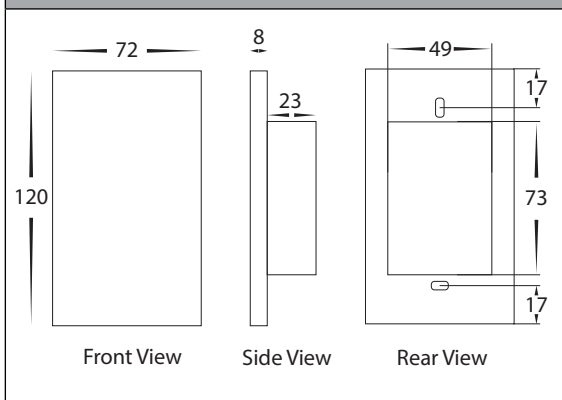

WiFi 2 Gang Wall Switch

PRODUCT SPECIFICATIONS

Material	Plastic with Glass Front
Colour	White or Black
IP Rating	IP20
Frequency	Wifi 2.4ghz
Output	Double
Input Voltage	240v
Load	2x 300w LED
Dimmable	No
Neutral Required	No - Capacitor Supplied
Warranty	3 Years Replacement*

IP RATING 	APPROVAL 	APP
----------------------	---------------------	----------------

--	--

DIMENSIONS

Product Ordering

Image	Part Number	Colour	Barcode
	HV9110-2	White	9350418030351
	HV9120-2	White with Gold Trim	9350418035073
	HV9210-2	Black	9350418035110
	HV9220-2	Black with Gold Trim	9350418035165