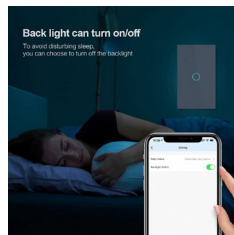

For More Information Contact Havit Lighting

143 Beauchamp Road
Matraville NSW 2036
Australia

Tel: 02 9381 8300
Fax: 02 9666 8881
Email: sales@havit.com.au
Web: www.havit.com.au

Warranty Terms & Conditions

Additional Information