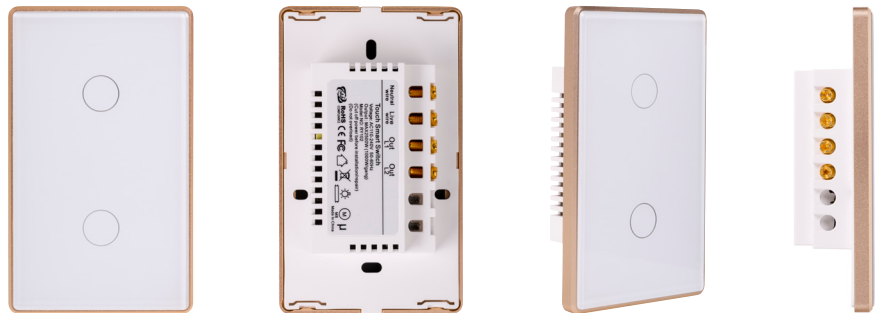

WiFi 2 Gang Wall Switch

PRODUCT SPECIFICATIONS

Material	Plastic with Glass Front
Colour	White or Black
IP Rating	IP20
Frequency	Wifi 2.4ghz
Output	Double
Input Voltage	240v
Load	2x 300w LED
Dimmable	No
Neutral Required	No - Capacitor Supplied
Warranty	3 Years Replacement*

IP RATING 	APPROVAL 	APP
----------------------	---------------------	----------------

--	--

DIMENSIONS

Product Ordering

Image	Part Number	Colour	Barcode
	HV9110-2	White	9350418030351
	HV9120-2	White with Gold Trim	9350418035073
	HV9210-2	Black	9350418035110
	HV9220-2	Black with Gold Trim	9350418035165