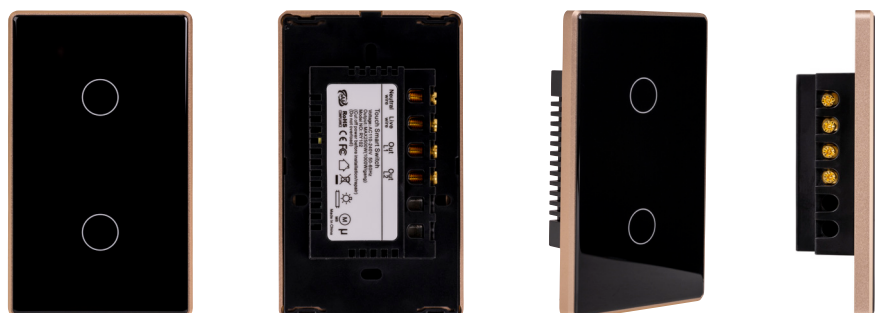

WiFi 2 Gang Wall Switch

PRODUCT SPECIFICATIONS

Material	Plastic with Glass Front
Colour	White or Black
IP Rating	IP20
Frequency	Wifi 2.4ghz
Output	Double
Input Voltage	240v
Load	2x 300w LED
Dimmable	No
Neutral Required	No - Capacitor Supplied
Warranty	3 Years Replacement*

IP RATING 	APPROVAL 	APP
----------------------	---------------------	----------------

--	--

DIMENSIONS

Product Ordering

Image	Part Number	Colour	Barcode
	HV9110-2	White	9350418030351
	HV9120-2	White with Gold Trim	9350418035073
	HV9210-2	Black	9350418035110
	HV9220-2	Black with Gold Trim	9350418035165