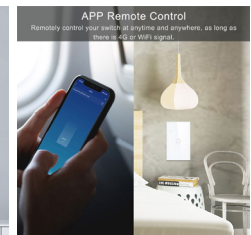

For More Information Contact Havit Lighting

143 Beauchamp Road
Matraville NSW 2036
Australia

Tel: 02 9381 8300
Fax: 02 9666 8881
Email: sales@havit.com.au
Web: www.havit.com.au

Warranty Terms & Conditions

Additional Information