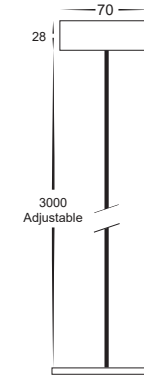

Accessories

Pendants to suit Nella Surface Mounted Downlights

Product Ordering

Image	Part Number	Description	Barcode
	HV5841-BLK-PDT	3M Black Pendant Accessory to Suit HV5841S-BLK & HV5841S-BLK-EXT	9350418035691
	HV5842-BLK-PDT	3M Black Pendant Accessory to Suit HV5842S-BLK & HV5842S-BLK-EXT	9350418035714
	HV5843-BLK-PDT	3M Black Pendant Accessory to Suit HV5843S-BLK	9350418035738
	HV5844-BLK-PDT	3M Black Pendant Accessory to Suit HV5844S-BLK	9350418035752
	HV5841-WHT-PDT	3M White Pendant Accessory to Suit HV5841S-WHT & HV5841S-WHT-EXT	9350418035707
	HV5842-WHT-PDT	3M White Pendant Accessory to Suit HV5842S-WHT & HV5842S-WHT-EXT	9350418035721
	HV5843-WHT-PDT	3M White Pendant Accessory to Suit HV5843S-WHT	9350418035745
	HV5844-WHT-PDT	3M White Pendant Accessory to Suit HV5844S-WHT	9350418035769

HV5842S-BLK-EXT
Shown
with Pendant

HV5843S-WHT
Shown
with Pendant

HV5841-PDT Dimensions

HV5842-PDT Dimensions

HV5843-PDT Dimensions

HV5844-PDT Dimensions