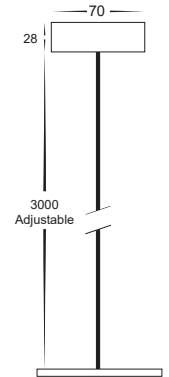

Accessories

Pendants to suit Nella Surface Mounted Downlights

Product Ordering

Image	Part Number	Description	Barcode
	HV5841-BLK-PDT	3M Black Pendant Accessory to Suit HV5841S-BLK & HV5841S-BLK-EXT	9350418035691
	HV5842-BLK-PDT	3M Black Pendant Accessory to Suit HV5842S-BLK & HV5842S-BLK-EXT	9350418035714
	HV5843-BLK-PDT	3M Black Pendant Accessory to Suit HV5843S-BLK	9350418035738
	HV5844-BLK-PDT	3M Black Pendant Accessory to Suit HV5844S-BLK	9350418035752
	HV5841-WHT-PDT	3M White Pendant Accessory to Suit HV5841S-WHT & HV5841S-WHT-EXT	9350418035707
	HV5842-WHT-PDT	3M White Pendant Accessory to Suit HV5842S-WHT & HV5842S-WHT-EXT	9350418035721
	HV5843-WHT-PDT	3M White Pendant Accessory to Suit HV5843S-WHT	9350418035745
	HV5844-WHT-PDT	3M White Pendant Accessory to Suit HV5844S-WHT	9350418035769

HV5842S-BLK-EXT
Shown
with Pendant

HV5843S-WHT
Shown
with Pendant

HV5841-PDT Dimensions

HV5842-PDT Dimensions

HV5843-PDT Dimensions

HV5844-PDT Dimensions