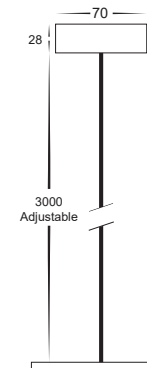

Accessories

Pendants to suit Nella Surface Mounted Downlights

Product Ordering

Image	Part Number	Description	Barcode
	HV5841-BLK-PDT	3M Black Pendant Accessory to Suit HV5841S-BLK & HV5841S-BLK-EXT	9350418035691
	HV5842-BLK-PDT	3M Black Pendant Accessory to Suit HV5842S-BLK & HV5842S-BLK-EXT	9350418035714
	HV5843-BLK-PDT	3M Black Pendant Accessory to Suit HV5843S-BLK	9350418035738
	HV5844-BLK-PDT	3M Black Pendant Accessory to Suit HV5844S-BLK	9350418035752
	HV5841-WHT-PDT	3M White Pendant Accessory to Suit HV5841S-WHT & HV5841S-WHT-EXT	9350418035707
	HV5842-WHT-PDT	3M White Pendant Accessory to Suit HV5842S-WHT & HV5842S-WHT-EXT	9350418035721
	HV5843-WHT-PDT	3M White Pendant Accessory to Suit HV5843S-WHT	9350418035745
	HV5844-WHT-PDT	3M White Pendant Accessory to Suit HV5844S-WHT	9350418035769

HV5842S-BLK-EXT
Shown
with Pendant

HV5843S-WHT
Shown
with Pendant

HV5841-PDT Dimensions

HV5842-PDT Dimensions

HV5843-PDT Dimensions

HV5844-PDT Dimensions