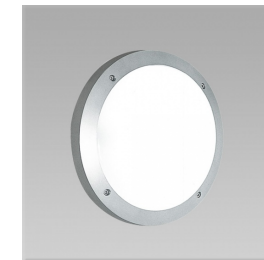

Tone SS

Circular semi recessed CFL luminaires featuring corrosion resistant stainless steel face trims.

Specification

- Vandal resistant, opal polycarbonate diffusers with UV inhibitors
- AISI 316 stainless steel face trims with optional designs
- Die-cast aluminium base with polyester powder coat protection
- Integral magnetic ballast circuit on a modular gear tray for easy installation
- Silicone rubber seals provide IP55 weather resistance
- Twin cable entries allow for through wiring if required
- Stainless steel exposed fasteners
- Base is semi recessed into the wall to reduce the profile height

Quick Spec

Pierlite Tone SS IP55 bulkhead wall light with LM6 aluminium base and 316 stainless steel front trim with opal polycarbonate lens, integral control gear and lamps. Select face trim to suit application.

Design Application

Exterior lighting around commercial buildings, fast food outlets and shopping centres.

Product Codes

Code	Version	Dim (mm)	Mass (kg)
TONESS18WW05	18W PLC Tri- Grille	270 x 95	3.5
TONESS26WW05	26W PLC Tri-Grille	270 x 95	3.5
TONESS26WW02	26W PLC Horizontal Grille	270 x 95	3.5
TONESS18WW02	18W PLC Horizontal Grille	270 x 95	3.5
TONESS26WW01	26W PLC Open Face	270 x 95	3.5
TONESS18WW01	18W PLC Open Face	270 x 95	3.5