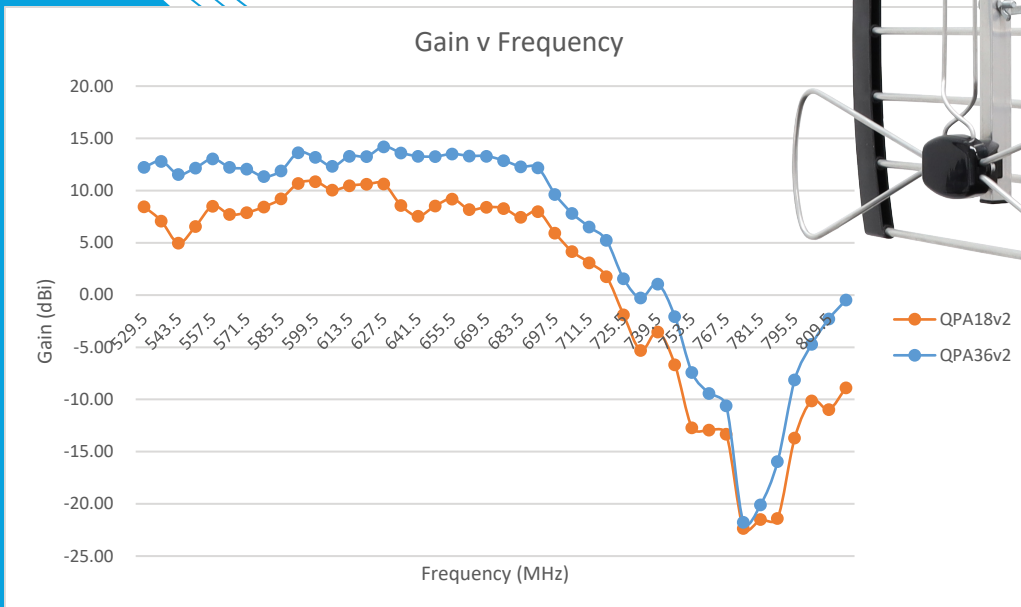

Part Number: G11892

- High gain phased array for fringe reception.
- Ideal for Aus/NZ Free to Air digital HDTV, channels 21 - 51.
- Folding construction for easy installation.
- Waterproof balun for high reliability.
- F type connector for ideal matching.
- Polished aluminium for corrosion resistance.
- With built in LTE filter for enhanced performance.