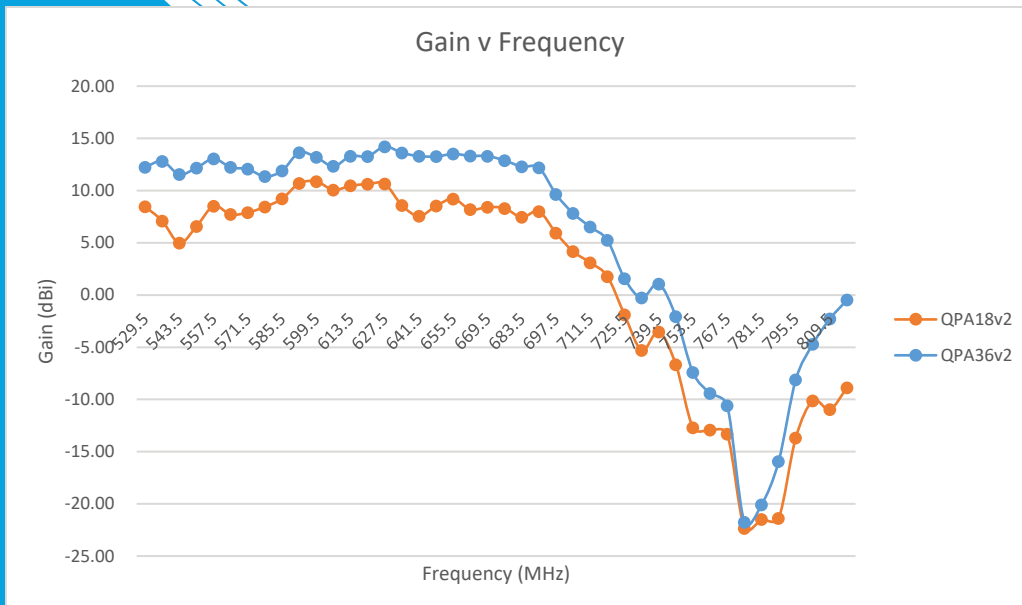

QPA18v2 Skyline Antenna

Medium Gain High Definition Antenna

Part Number: G11890

- Medium gain phased array for prime or inner fringe reception.
- Ideal for Aus/NZ Free to Air digital HDTV, channels 21 - 51.
- Folding construction for easy installation.
- Waterproof balun for high reliability.
- F type connector for ideal matching.
- Polished aluminium for corrosion resistance.
- With built in LTE filter for enhanced performance.