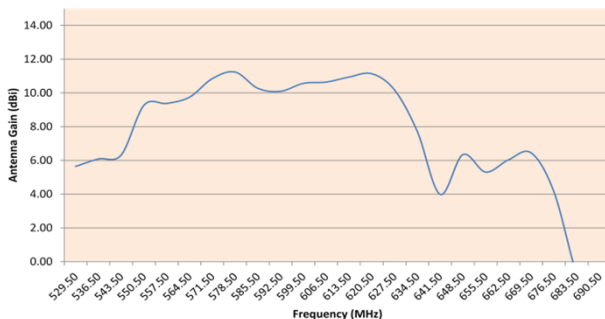

Item: 01ACD14L

Description: Inner Metropolitan Premium VHF/UHF Antenna, Channels 6 - 12 & 28 - 51

Features
F-Type Balun with LTE Low Pass Filter
Snap out reflectors
Stainless Steel screws on connection points
Designed and tested in Australia for Australian Conditions
Heavy Duty construction on all components
12mm extruded aluminium heavy duty elements
Tough powder coated finish
UV stabilised plastics
Bifurcated rivets - Strongest in the industry
U-bolts & Clamps fitted

Specifications	
Elements	14
Band	3 & 4/5

VHF		UHF	
Channels	6 - 12	Channels	28 - 51
Forward Gain	12.5dB	Forward Gain	11dB
Front to Back Ratio	>16dB	Front to Back Ratio	>16dB

Mechanical Specifications		
	Assembled	Packaged
Overall Length	1240mm	1240mm
Maximum Width	1318mm	230mm
Maximum Height	340mm	170mm
Boom Dimensions	27 x 21 x 1mm	
Assembled Weight	1.87kg	Total Package weight 1.95kg
Accessories contained in the package	F connector rubber boot, V-block and U-bolt pre-assembled on antenna.	

01ACD14L UHF Gain (dBi) v Freq (MHz)